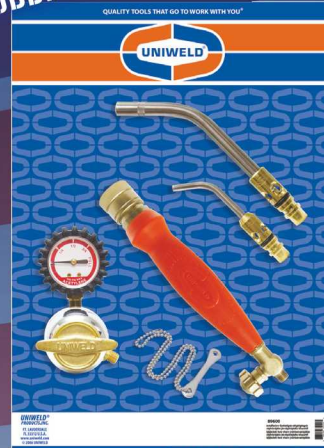

Quick Connect and Screw Connect

Twister® Kits

FOR U.S. JOBS
UNIWELD EMPLOYS OVER 300 WORKERS

89602

89605

GAUGES WITH PROTECTIVE RUBBER BOOTS

89600

2 Air/Acetylene

	Part#	Regulator	Handle	Tips	Carrying Stands	Tanks*
 Quick Connect	89600	RB Acetylene Regulator	 TH6 Quick Connect Handle Rear Control Valve	A-3, A-11 Twister® Tips	w/o	w/o
	89602	RB Acetylene Regulator		A-3, A-11 Twister® Tips	502	"B" Acetylene Tank
	89603	RMC Acetylene Regulator		A-3, A-11 Twister® Tips	w/o	w/o
	89605	RMC Acetylene Regulator		A-3, A-11 Twister® Tips	512	"MC" Acetylene Tank
	89620	RB Acetylene Regulator		A-5 Twister® Tip	w/o	w/o
	89621	RB Acetylene Regulator		A-5 Twister® Tip	502	"B" Acetylene Tank
	89622	RMC Acetylene Regulator		A-5 Twister® Tip	w/o	w/o
	89623	RMC Acetylene Regulator		A-5 Twister® Tip	512	"MC" Acetylene Tank
	89628	RB Acetylene Regulator		A-5, A-14 Twister® Tips	w/o	w/o
89629	RB Acetylene Regulator	A-8 Twister® Tip	w/o	w/o		
 Screw Connect	89608	RB Acetylene Regulator	 TH3 Screw Connect Handle Rear Control Valve	AS-3, AS-11 Twister® Tips	w/o	w/o
	89609	RB Acetylene Regulator		AS-3, AS-11 Twister® Tips	502	"B" Acetylene Tank
	89610	RMC Acetylene Regulator		AS-3, AS-11 Twister® Tips	w/o	w/o
	89611	RMC Acetylene Regulator		AS-3, AS-11 Twister® Tips	512	"MC" Acetylene Tank
	89624	RB Acetylene Regulator		AS-5 Twister® Tip	w/o	w/o
	89625	RB Acetylene Regulator		AS-5 Twister® Tip	502	"B" Acetylene Tank
	89626	RMC Acetylene Regulator		AS-5 Twister® Tip	w/o	w/o
	89627	RMC Acetylene Regulator		AS-5 Twister® Tip	512	"MC" Acetylene Tank

Regulators fitted with protective rubber gauge boots. Kits include H12 [12.5 ft.] Acetylene Hose, W05 Tank Key w/chain. *Tanks shipped Empty.

Uniweld Products, Inc. Fort Lauderdale, FL 33312 U.S.A. Customer Service: 800.323.2111
info@uniweld.com • www.uniweld.com