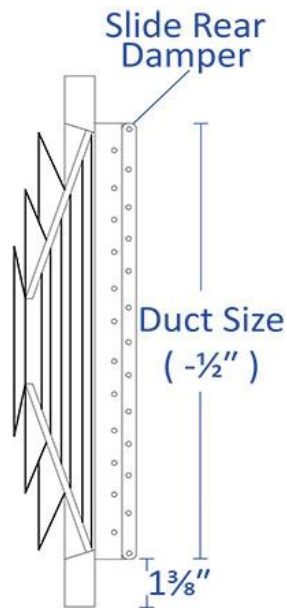

Submitted by: _____

Date: _____

Step-down

Square Ceiling Diffuser

Model:

Available Options

Multi-Shutter Damper

Model Features

- Square ceiling diffuser
- 4-way air diffusion
- Durable white power coat finish

Material: Steel

Face: Step-down

Model Size:

Project Name: _____

Architect: _____

Project Location: _____

Engineer: _____