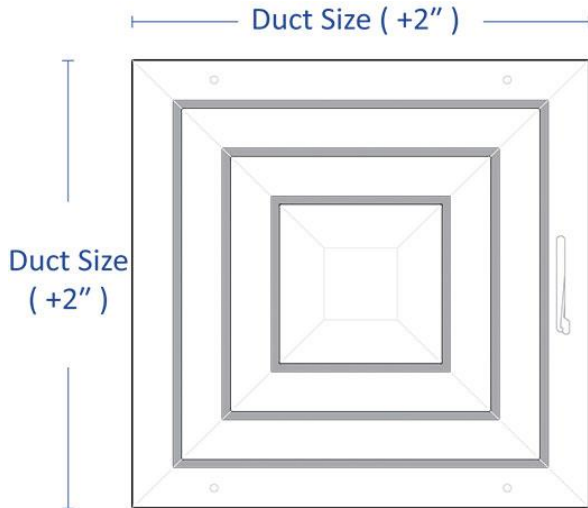

Submitted by: _____

Date: _____

Step-down

Square Ceiling Diffuser

Model:

Available Options

Multi-Shutter Damper

Model Features

- Square ceiling diffuser
- 4-way air diffusion
- Durable white power coat finish

Material: Steel

Face: Step-down

Model Size:

Project Name: _____

Architect: _____

Project Location: _____

Engineer: _____