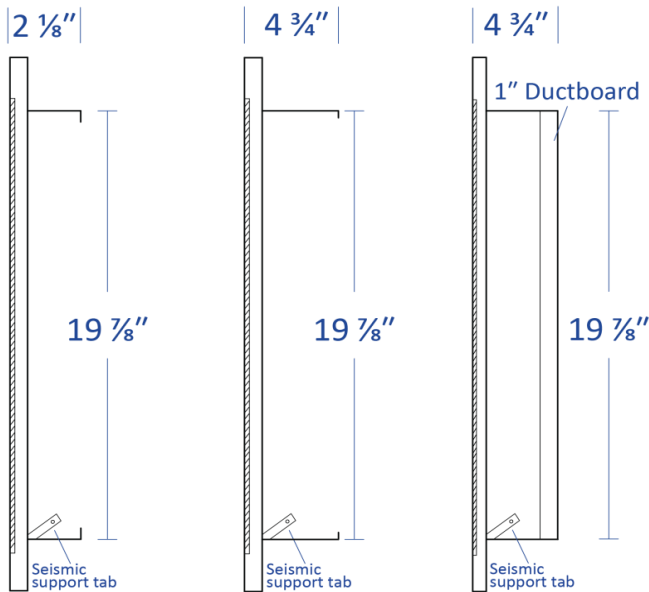

Submitted by: _____

Date: _____

Aluminum Egg Crate

T-Bar Return Air Filter Grille

Model:

Available Options

- Ductboard
- Accept 1" filter
- Accept 2" filter

Model Features

Aluminum egg crate return air filter grille
Hinged face

Material: Steel and Aluminum

Face: Aluminum Egg-Crate

Model Size:

Project Name: _____

Architect: _____

Project Location: _____

Engineer: _____