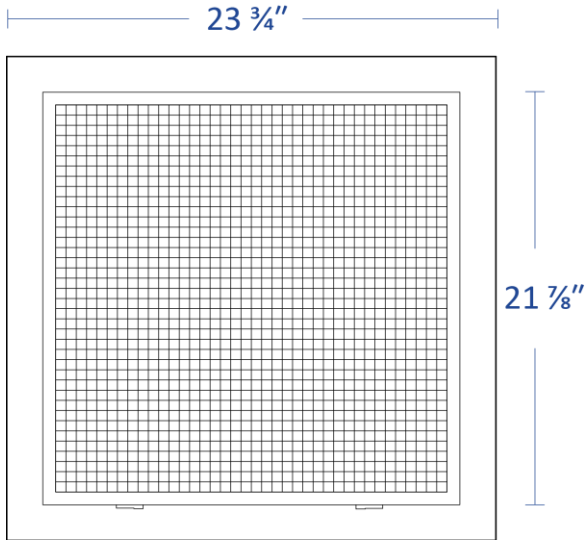

Submitted by: _____

Date: _____

Aluminum Egg Crate

T-Bar Return Air Filter Grille

Model:

Available Options

- Ductboard
- Accept 1" filter
- Accept 2" filter

Model Features

Aluminum egg crate return air filter grille
Hinged face

Material: Steel and Aluminum

Face: Aluminum Egg-Crate

Model Size:

Project Name: _____

Architect: _____

Project Location: _____

Engineer: _____