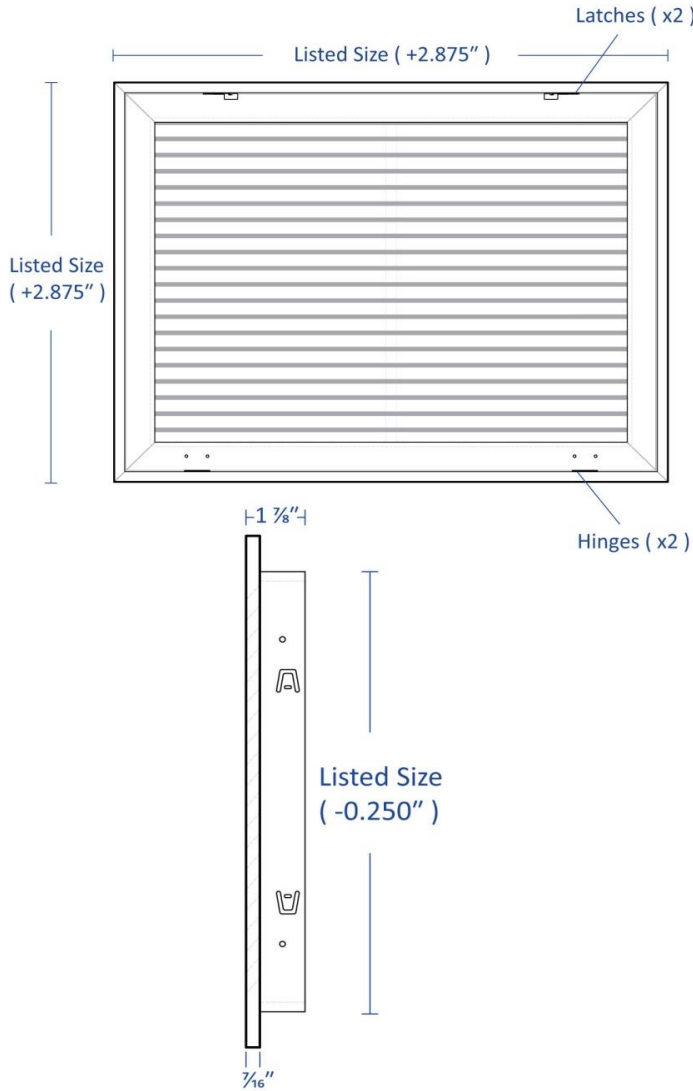

Submitted by: _____

Date: _____

Fixed Bar

Return Air Filter Grille

Model:

Available Options

- Aluminum
- Steel

Model Features

- Fixed horizontal blade
- Accepts 1" air filter
- Air filter (not included)
- 3/4" fin spacing

Material: Steel or Aluminum

Face: Fixed Bar

Model Size:

Project Name: _____

Architect: _____

Project Location: _____