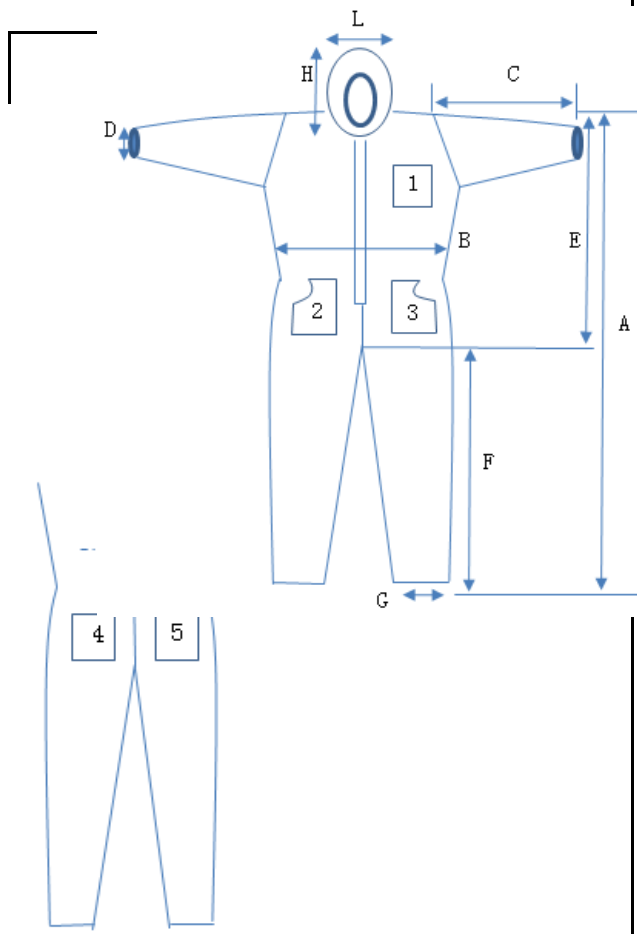

ShuBee

Product Specification Sheet

ShuBee® Global Sourcing
110 Columbus West Drive
Macon, GA 31206
877-974-8233

Item Code	C SB CA DB/H	Size Range	L, XL, 2XL
Product	TriShield Coverall	Date	2015

Base Material	Material	SMS
	Color	Dark Blue
	Thickness	53gsm

Description

Attached Hood, Double Flap over Heavy Duty Zipper. Elastic wrists. 5 pockets (3 pockets on front, 2 pockets on back). Chest Label on Front Pocket. 1 Pair Dark Blue SuperBee Shoe Covers.

Dimension of Finished Product (CM)				
	L	XL	2XL	
A	172.72	177.8	187.96	
B	68.58	71.12	76.2	
C	63.5	63.5	66.04	
D (stretched)	15.24	15.24	15.24	
E	96.62	101.6	109.22	
F	76.2	76.2	78.74	
G	26.67	26.67	26.67	
H	35.56	35.56	35.56	
L	26.67	26.67	26.67	
pocket 1	12.5x15			
pocket 2	30.5x17.5			
pocket 3	30.5x17.5			
pocket 4	17.5x20.4			
pocket 5	17.5x20.4			

Inner Packaging	Quantity	Weight(lbs)	
	1	0.55	

	Quantity	Weight(lbs)	Size of carton(CM)
Outer Packaging	25	14.75	50x30x34
Remarks	All coveralls individually packaged with size clearly maked on the top right-hand corner of the packaging.		