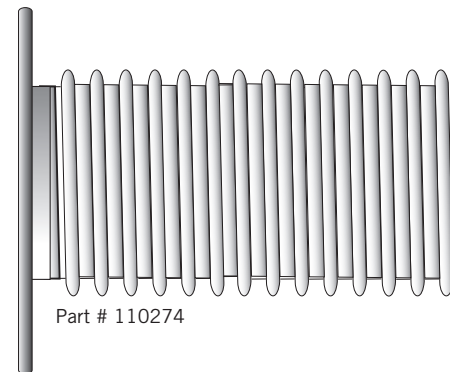

Part # 110274