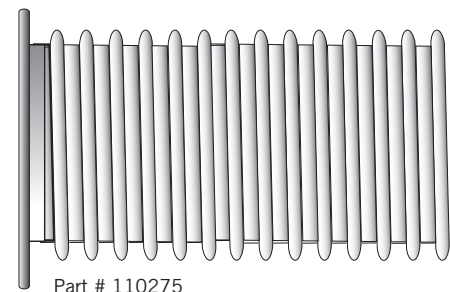

Part # 110275

LABELS

Made in the U.S.A.

WARRANTY

Manufacturer assumes no responsibility for failure due to improper installation. All specifications and designs are subject to change without notice and without incurring liability.

WARRANTY EXCLUSION AND DISCLAIMER Seller specifically excludes, and hereby disclaims any express representation or express warranty of any kind with respect to the goods ordered hereunder. All implied warranties, including without limitation merchantability or fitness for a particular purpose or arising from a course of dealing or usage or trade shall expire and cease 45 days after date of delivery. Seller shall not be liable to buyer or any third party for any special, secondary, incidental, or consequential damages however arising. Nothing in this provision shall invalidate or restrict any right or remedy otherwise available under state or federal law. Materials and specifications subject to change without notice.

Micro Louvre Eave Vents V2 06/16/15