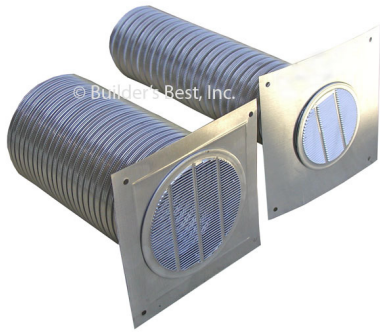

Builder's Best, Inc.
 201 Broiles Drive
 Jacksonville, TX 75766
 888-368-7233
 fax: 800-259-8368
 www.BuildersBest.com

MICRO LOUVER EAVE VENT

DESCRIPTION

- This versatile eave vent is good for bathroom fan venting or fresh air intakes. This product was formerly the "Pro-Vent™ Eave Vent".
- Aluminum construction
- Not for clothes dryer venting

PRODUCT SPECIFICATIONS

- 3" and 4" diameter Available as faceplate only
- Available with 3' V230 Flexible aluminum pipe and 3" collar
- Approximate Free Area in Square inches:
 - 3" - 2.00
 - 4" - 3.45

PART NUMBERS

Diameter	Part #	Qty	Package
Faceplate only:			
3"	110272	20	Bulk
4"	110273	20	Bulk
With 3 ft V230 flexible aluminum pipe:			
3"	110274	16	Bulk
4"	110275	16	Bulk
With 3" collar:			
3"	110556	8	Bulk
4"	110555	8	Bulk