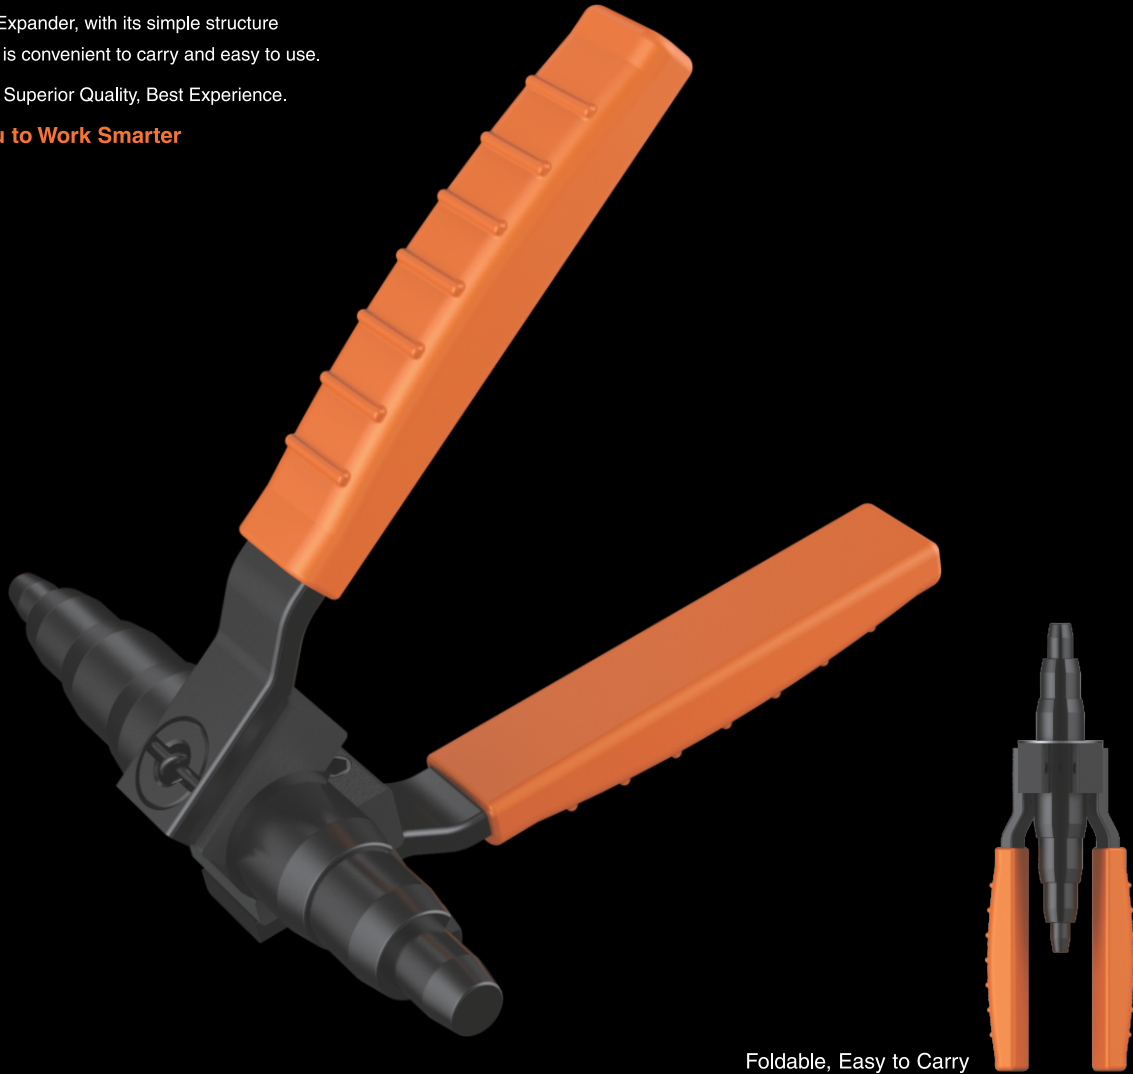

# NTE7 Tube Expander

NAVAC NTE7 Tube Expander, with its simple structure and foldable design, is convenient to carry and easy to use.

Leading Technology, Superior Quality, Best Experience.

**Empowering You to Work Smarter**

Foldable, Easy to Carry

### Easy to Carry

- Foldable design for portability

### Easy to Use

- Simple structure for expanding copper tubing

①

②

③

④

Model	NTE7
Tube OD	3/8", 1/2", 5/8", 3/4", 7/8"

**1-YEAR WARRANTY**