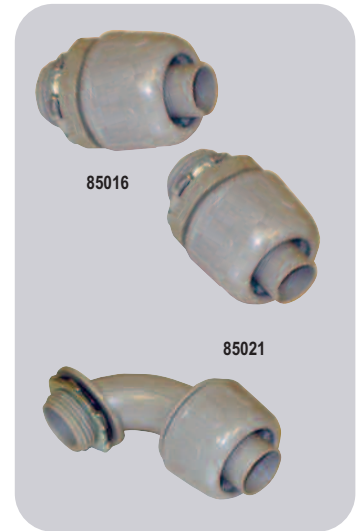

Electrical Fittings- BX/Romex/Armored-Carded

- Zinc die cast construction

MARS NO.	DESCRIPTION	CASE QTY.
85402	3/8" arm./flex. 90° squeeze conn, bulk	50
85155	1/2" arm./flex. 90° squeeze conn, bulk	25
85156	3/4" arm./flex. 90° squeeze conn, bulk	10
85175	3/8" arm./flex. duplex connector, bulk	25
85396	3/8" BX/MC/Romex connector, 3/cd	10
85403	3/8" BX/MC/Romex connector, bulk	100
85397	3/8" Romex squeeze connector, 4/cd	10
85185	3/8" Romex squeeze connector, bulk	100
85398	3/4" Romex squeeze connector, 2/cd	10
85186	3/4" Romex squeeze connector, bulk	25
85399	1" Romex squeeze connector, 2/bag	20
85187	1 1/2" Romex squeeze connector, bulk	50
85188	2" Romex squeeze connector, bulk	50

Liquid-Tight PVC Non-Metallic Fittings

- Molded of type nylon 6, resists salt water, weak acids, gasoline, alcohol, oil, grease, and common solvents
- Complete conduit/connector system is reusable
- Suitable for indoor/outdoor use

MARS NO.	DESCRIPTION	MARS PACK	CASE QTY.
85015	3/8" straight non-metallic connector	25	250
85016	1/2" straight non-metallic connector	25	250
85017	3/4" straight non-metallic connector	10	100
85018	1" straight non-metallic connector	5	50
85019	3/8" 90° non-metallic connector	10	100
85020	1/2" 90° non-metallic connector	10	100
85021	3/4" 90° non-metallic connector	10	100
85022	1" 90° non-metallic connector	5	50

Liquid-Tight Screw On Connectors

This attractive one pc design allows superior liquid-tight seal & Optimum pull strength without compression nut. PVC construction produced from UV rated material for long outdoor life. Ideal for conduit assemblies & installers. "O" ring & steel locknut included.