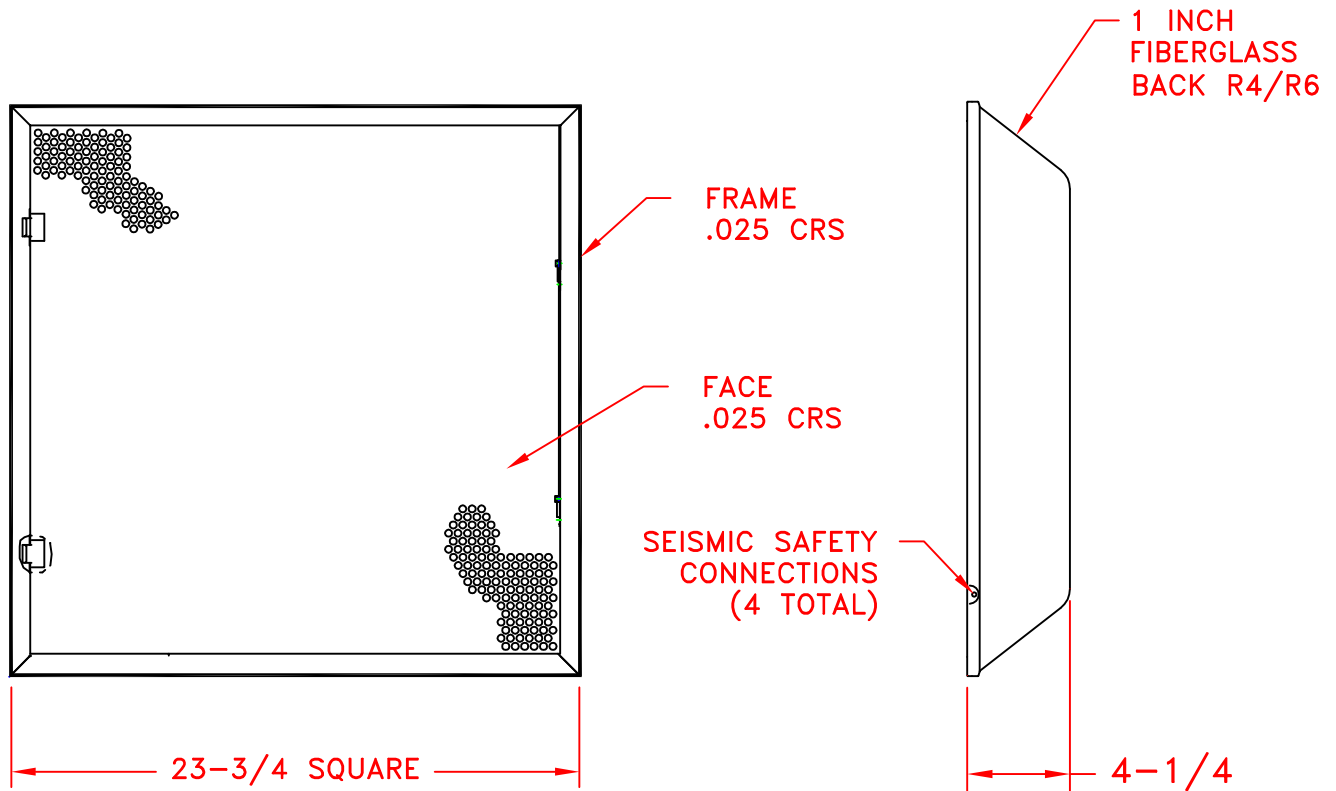

- FLUSH, REMOVABLE FACE WITH HIDDEN LATCHES AND HINGES CAN BE INSTALLED IN ANY DIRECTION
- USES NOMINAL 1 x 20 x 20 INCH STANDARD FILTERS (BY OTHERS)
- PRESCORED BACK ACCEPTS 6 - 18 INCH SPIN OR TAB COLLARS
- FINISH: WHITE (W) ENAMEL

JOB NAME: _____
 LOCATION: _____
 ARCHITECT: _____
 ENGINEER: _____
 CONTRACTOR: _____

SUBMITTED BY: _____

DATE: 05/08/2013 SD-9455

PFTI
 Steel T-Bar Fiberglass Back
 Perforated Face Filter Grille