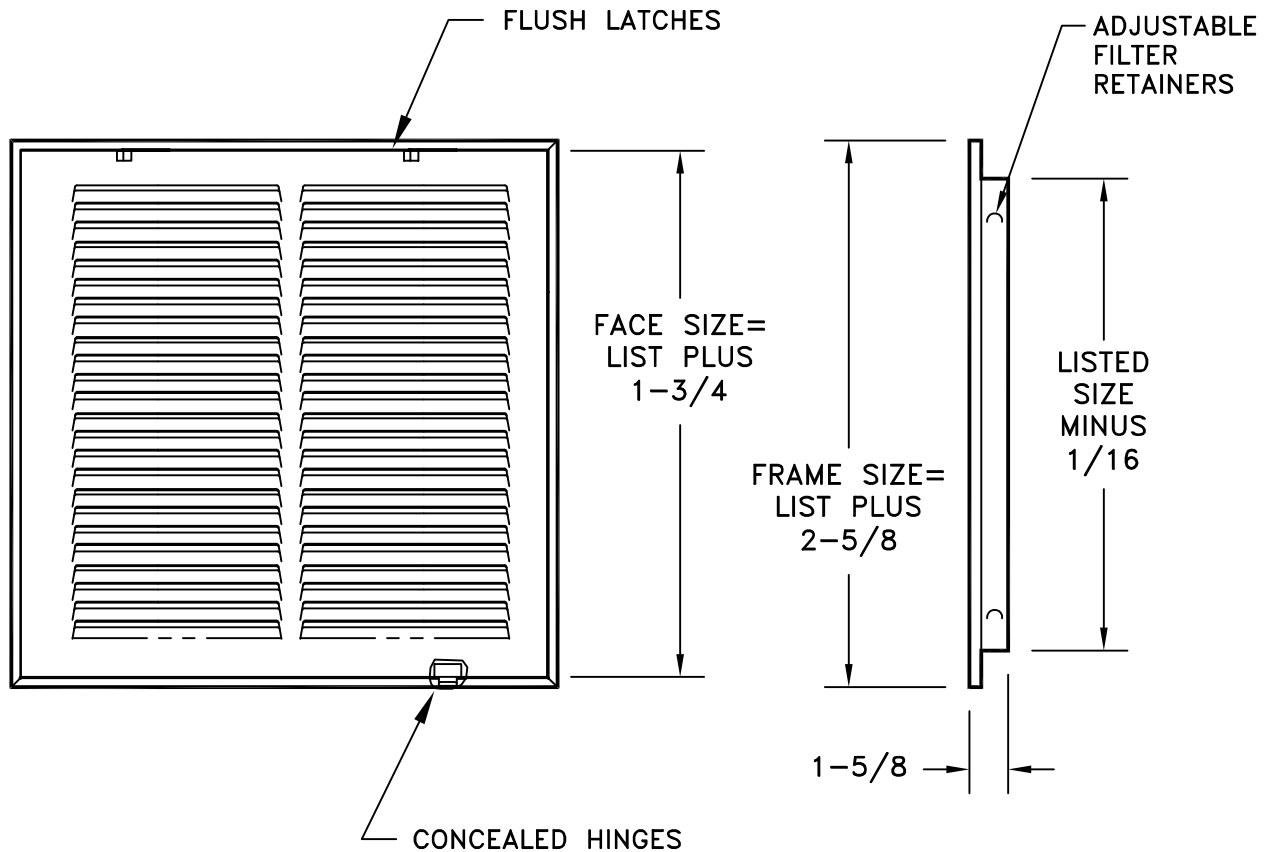

- ALL STEEL CONSTRUCTION
- FLUSH, REMOVABLE FACE WITH CONCEALED LATCHES AND HINGES, CAN BE INSTALLED TWO WAYS
- 1/2 INCH FIN SPACING SET AT 40 DEGREES
- 673 USES NOMINAL 1 INCH DISPOSABLE FILTERS (NOT INCLUDED)
- 673FIL COMES WITH 1" DISPOSABLE FILTERS SELECT SIZES ONLY
- EQUIPPED WITH FILTER RETAINERS
- FINISH: WHITE (W) ENAMEL

JOB NAME: _____	SUBMITTED BY: _____	DATE: 11/12/2013	SD-2431
LOCATION: _____		<b>673/673FIL</b>	
ARCHITECT: _____		Steel Lanced Face	
ENGINEER: _____		Filter Grille	
CONTRACTOR: _____			