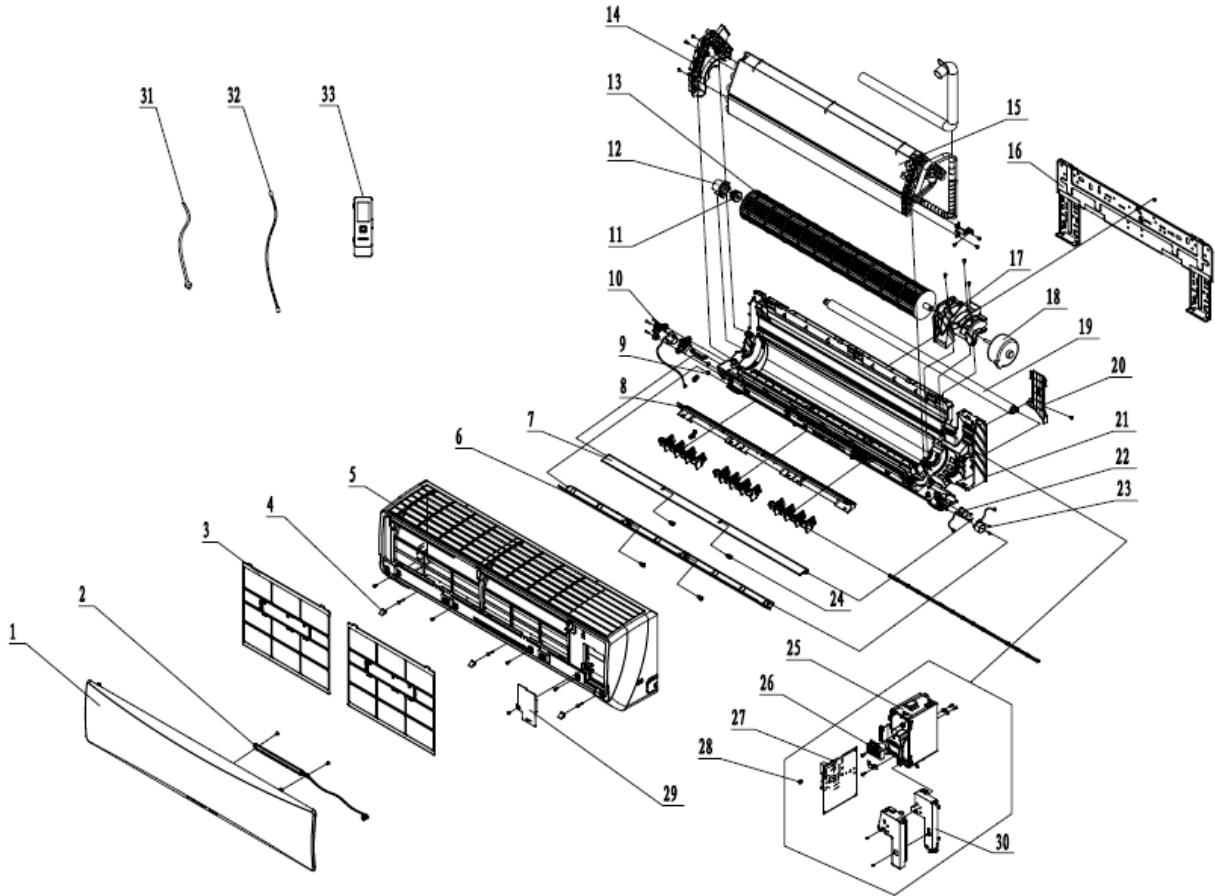

TERRA18HP230V1BH

18,000 BTUH 208/230v Indoor Unit

TERRA18HP230V1BH
18,000 BTUH 208/230v Indoor Unit
Product Code: CB148W04000_K80081

NO.	Part Code	Part Description	Qty
1	20012820T	Front Panel	1
2	30565141	Display Board	1
3	1112209105	Air Filter	2
Not Shown	111220081	Photocatalytic Air Filter	2
4	24252016	Screw Cover	3
5	20012821	Front Case	1
6	10512283	Guide Louver	1
7	1051222601	Guide Louver (small)	1
8	2611236701	Helicoid Tongue	1
9	1051203701	Left Axial Bushing	2
10	1501208602	Stepper Motor	1
11	76512203	Cross Fan Bearing Gasket	1
12	26152025	Bearing Ring	1
13	10352045	Cross Flow Fan	1
14	24212139	Evaporator Support	1
15	0100238601	Evaporator Coil Assy	1
16	01252123	Wall Mounting Bracket	1
17	26112330	Motor Press Plate	1
18	1501212701	Fan Motor	1
19	0523001406	Drain Hose	1
20	26112188	Connecting Pipe Clamp	1
21	22202499	Rear Case Assy	1
22	15212404	Stepper Motor	1
23	1521212901	Stepper Motor	1
24	10542036	Axial Bushing	2
25	2011218104	Electric Control Box	1
26	42011233	Terminal Board	1
27	30138000312	Main Control Board	1
28	4202300115	Configuration Jumper	1
29	2012214209	Electric Box Cover 2	1
30	2012240903	Electric Box Cover	1
Not Shown	390000451	Ambient Temperature Sensor	1
Not Shown	390000598	Indoor Coil Temperature Sensor	1
33	30510138_K80081	Remote Controller (YAG1FBF)	1
Not Shown	26150008	Remote Controller Holder/Cradle	1