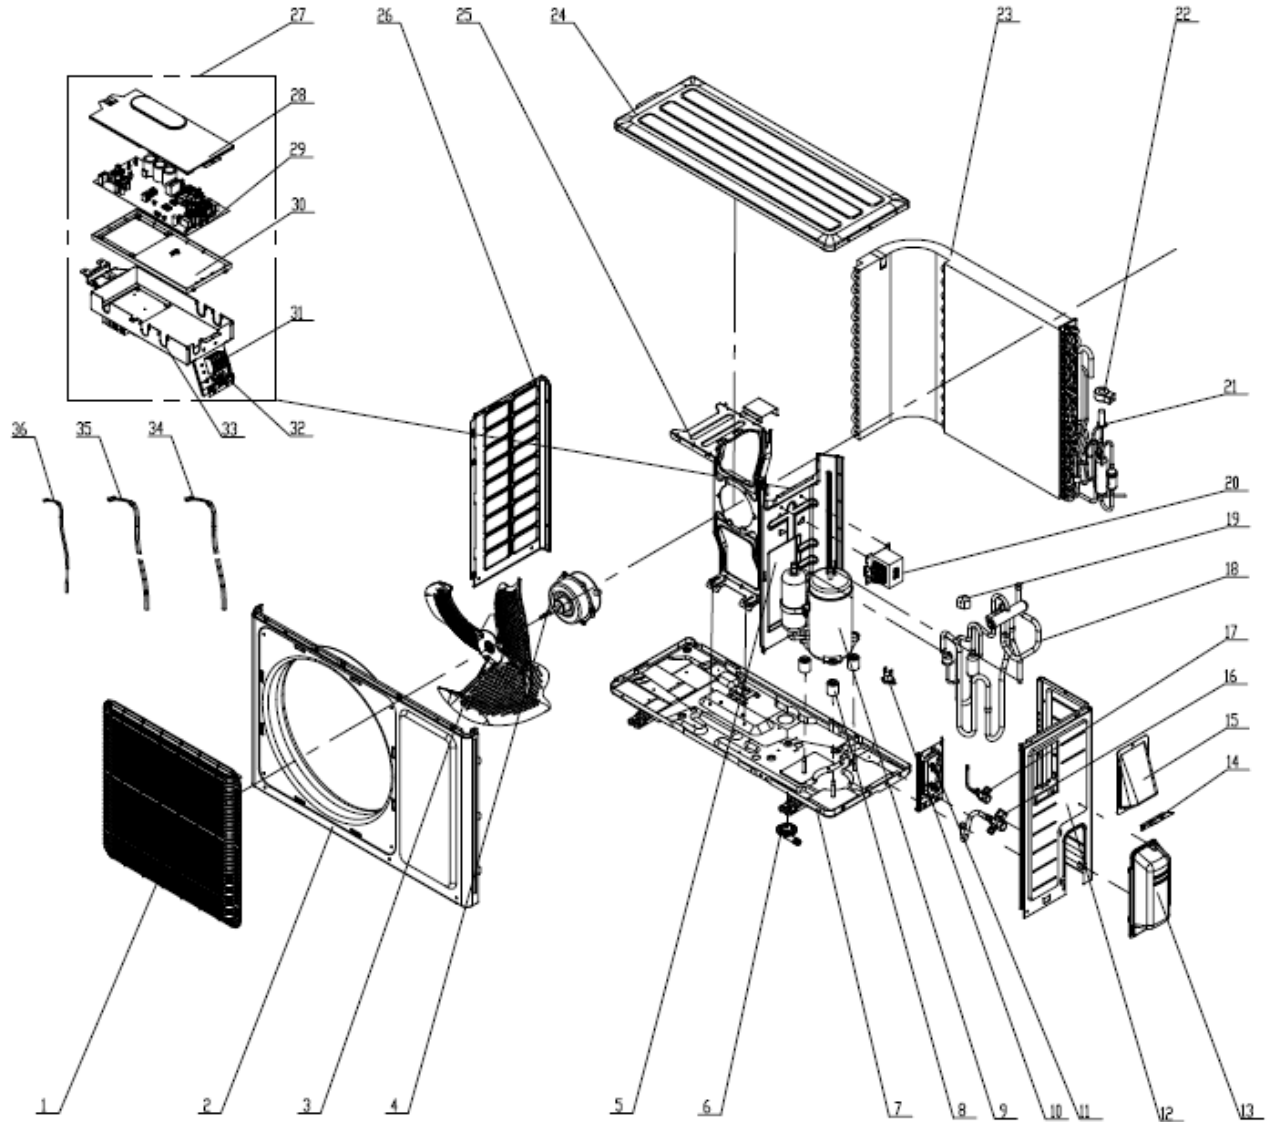

TERRA12HP230V1AO

12,000 BTUH 208/230v Outdoor Unit

TERRA12HP230V1AO
12,000 BTUH 208/230v Outdoor Unit
Product Code: CB148W02300_K80081

NO.	Part Code	Part Description	Qty
1	01473065	Front Grille	1
Not Shown	01473060	Rear Grille	1
2	0143303402P	Cabinet	1
3	10333417	Axial Flow Fan	1
4	1501307901	Fan Motor	1
5	01233125	Clapboard	1
6	26113009	Drainage Joint	1
7	02803086P	Chassis Sub-Assy	1
8	76710290	Compressor Grommet	3
9	00103851	Compressor and Fittings	1
10	00183043	Compressor Overload Protector(External)	1
Not Shown	03700200114	Capillary Sub-Assy	1
11	01713115P	Valve Support Sub-Assy	1
12	01303244P	Right Side Plate	1
13	22243005	Valve Cover	1
14	02123013P	Cable Cross Plate 1	1
15	02123014P	Cable Cross Plate 2	1
Not Shown	071302392	1/2-in Gas/Suction Valve	1
16	07133674	1/2-in Gas/Suction Valve Sub-Assy	1
Not Shown	07130239	1/4-in Liquid Line Valve	1
17	07133204	1/4-in Liquid Line Valve Sub-Assy	1
Not Shown	430004032	4-Way Valve	1
18	03123870	4-Way Valve Assy	1
19	430004002	4-Way Valve Solenoid Coil	1
20	43130184	Reactor	1
Not Shown	07130369	Electric Expansion Valve	1
21	07133623	Electric Expansion Valve Sub-Assy	1
22	4300876716	Electric Expansion Valve Solenoid Coil	1
23	01113882_K80081	Condenser Coil Assy	1
24	01253034P	Top Cover	1
25	01703433	Motor Support Sub-Assy	1
26	01303169P	Left Side Plate	1
27	02613006	Electric Control Box Assy	1
28	0260309601	Electric Box Cover Sub-Assy	1
29	30148110	Main Control Board	1
30	20113005	Electric Control Box 1	1
31	42010313	Terminal Board	1
32	71010103	Wire Clamp	1
33	02603616	Electric Control Box Sub-Assy	1
34	76510004	Base Pan Electrical Heater (Chassis)	1
35	76513004	Crank Case Electrical Heater(Compressor)	1
36	3900030903	Temperature Sensor**	1

** Temperature Sensor Assembly contains Discharge, Condenser Coil, and Ambient sensors.