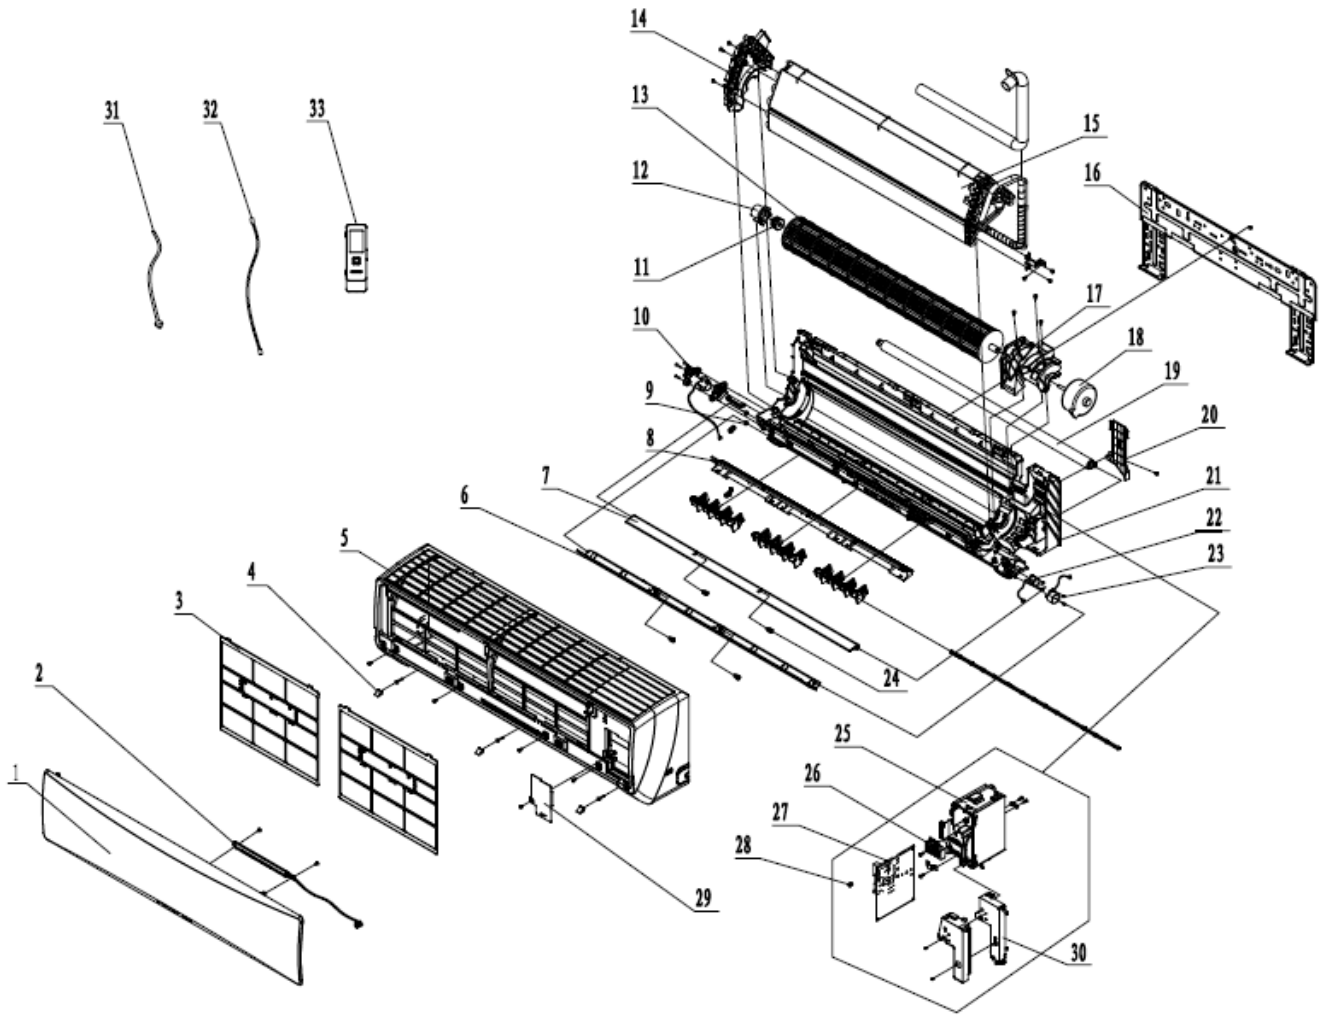

TERRA18HP230V1AH

18,000 BTUH 230v Indoor Unit

TERRA18HP230V1AH
18,000 BTUH 230v Indoor Unit
Product Code: CB148N04000_K80081

NO.	Part Code	Part Description	Qty
1	20012820T	Front Panel	1
2	30565141	Display Board	1
3	1112209105	Air Filter	2
Not Shown	111220081	Photocatalytic Air Filter	2
4	24252016	Screw Cover	3
5	20012821	Front Case	1
6	10512283	Guide Louver	1
7	1051222601	Guide Louver (small)	1
8	2611236701	Helicoid Tongue	1
9	1051203701	Left Axial Bushing	2
10	1501208602	Stepper Motor	1
11	76512203	Cross Fan Bearing Gasket	1
12	26152025	Bearing Ring	1
13	10352045	Cross Flow Fan	1
14	24212139	Evaporator Support	1
15	0100238601	Evaporator Coil Assy	1
16	01252123	Wall Mounting Bracket	1
17	26112330	Motor Press Plate	1
18	1501212701	Fan Motor	1
19	0523001406	Drain Hose	1
20	26112188	Connecting Pipe Clamp	1
21	22202499	Rear Case Assy	1
22	15212404	Stepper Motor	1
23	1521212901	Stepper Motor	1
24	10542036	Axial Bushing	2
25	20302705	Electric Control Box Assy	1
26	42011233	Terminal Board	1
27	30148469	Main Control Board	1
28	4202300115	Configuration Jumper	1
29	2012214207	Electric Box Cover 2	1
30	2012240903	Electric Box Cover	1
Not Shown	390000451	Ambient Temperature Sensor	1
Not Shown	390000598	Indoor Coil Temperature Sensor	1
33	30510138_K80081	Remote Controller (YAG1FBF)	1
Not Shown	26150008	Remote Controller Holder/Cradle	1