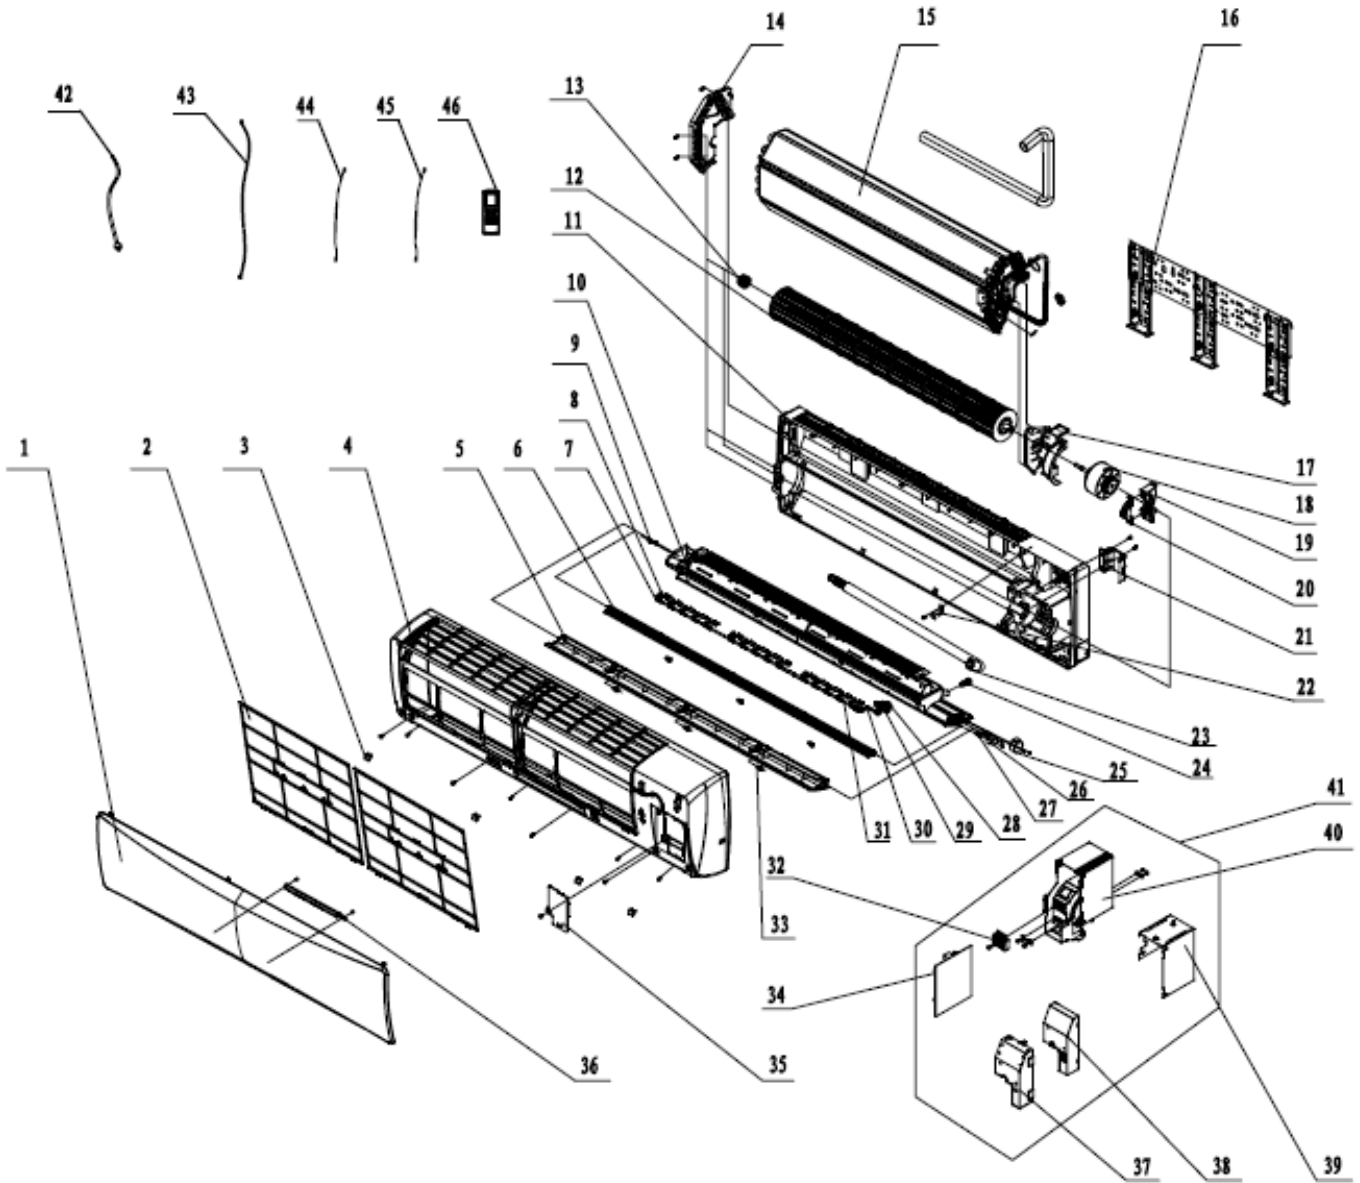

TERRA24HP230V1BH

24,000 BTUH 208/230v Indoor Unit

TERRA24HP230V1BH
24,000 BTUH 208/230v Indoor Unit
Product Code: CB148N07600_K80081

NO.	Part Code	Part Description	Qty
1	20012894T	Front Panel	1
2	11122136	Air Filter	2
Not Shown	111220081	Photocatalytic Air Filter	2
3	242520053	Screw Cover	4
4	20022004	Front Case Sub-Assy	1
5	10512236	Guide Louver	1
6	1051223701	Small Guide Louver	1
7	1058211601	Swing Lever 2	1
8	10512252	Air Louver	15
9	1051203701	Left Axial Bushing	2
10	01272119	Condensate Water Tray Assy	1
11	22202092	Rear Case Sub-Assy	1
12	10352420	Cross Flow Fan	1
13	76512203	Cross Fan Bearing Gasket	1
14	24212041	Left Evaporator Support	1
15	01002000041	Evaporator Coil Assy	1
16	01252398	Wall Mounting Bracket	1
17	2421204201	Right Support of Evaporator	1
18	1501213401	Fan Motor	1
19	26112324	Motor Fixed Clip 1	1
20	26112325	Motor Fixed Clip 2	1
21	26112071	Pipe Clamp	1
22	02112009	Fixed Clip (Evaporator)	1
23	0523001403	Drain Hose	1
24	76712012	Condensate Tray Rubber Plug	1
25	1521240208	Stepper Motor	1
26	1521212602	Stepper Motor	1
27	73012021	Crank	2
28	1521212301	Stepper Motor	1
29	26152046	Motor Holder	1
30	1058211701	Swing Lever 3	1
31	1058211501	Swing Lever 1	1
32	42011233	Terminal Board	1
33	10542036	Axial Bushing	3
34	30138000312	Main Control Board	1
Not Shown	4202300124	Configuration Jumper	1
35	2012214202	Electric Control Box Cover 2	1
36	30565141	Display Board	1
38	2012216401	Electric Box Cover	1
40	2011214001	Electric Control Box	1
41	20102000340	Electric Control Box Assy	1
44	390000451	Ambient Temperature Sensor	1
45	390000598	Indoor Coil Temperature Sensor	1
46	30510138_K80081	Remote Controller (YAG1FBF)	1
Not Shown	26150008	Remote Controller Holder/Cradle	1