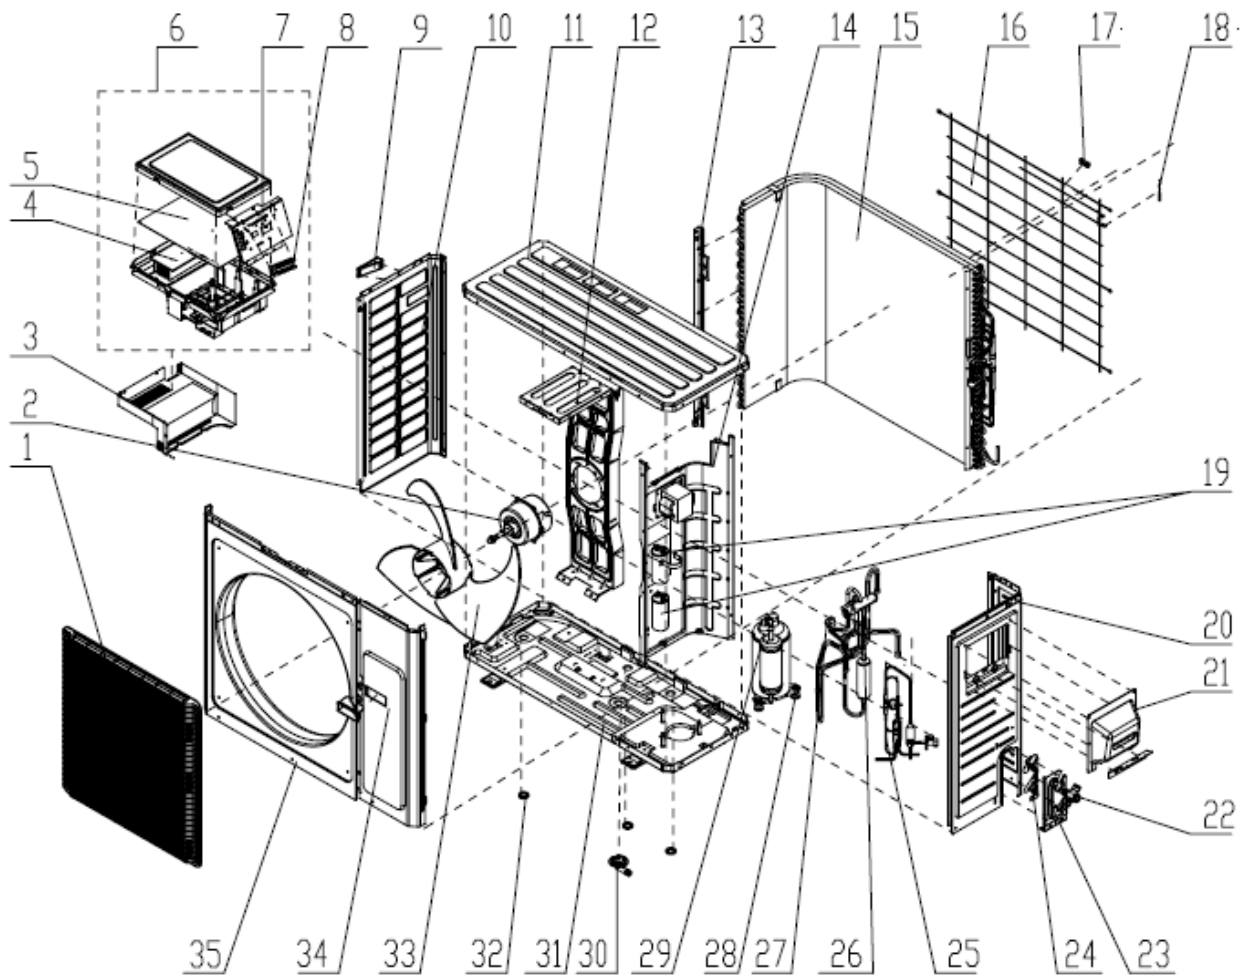

TERRA24HP230V1AO

24,000 BTUH 208/230v Outdoor Unit

TERRA24HP230V1AO
24,000 BTUH 208/230v Outdoor Unit
Product Code: CB148W03800_K80081

NO.	Part Code	Part Description	Qty
1	01473050	Front Grille	1
2	15014034	Fan Motor	1
3	01413426	Electric Box (Fireproofing)	1
4	49010252	Heat Sink/Radiator	1
5	301484431	Main Control Board	1
6	02613078	Electric Control Box Assy	1
7	01715016	Terminal Board Support sub-Assy	1
8	42010255	Terminal Board	1
9	26235401	Left Handle	2
10	01305043P	Left Side Plate	1
11	01255006P	Top Cover	1
12	01705437	Motor Support Sub-Assy	1
13	01175092	Condenser Support Plate	1
14	01233138	Clapboard Assy	1
15	01163118_K80081	Condenser Coil Assy	1
16	01475013	Rear Grille	1
17	26115004	Wiring Clamp	1
18	3900030901	Temperature Sensor**	1
19	3300008107	Capacitor CBB65	2
20	0130504402P	Right Side Plate	1
21	02113109	Handle Assy	1
22	07133157	5/8-in Gas/Suction Valve Sub-Assy	1
Not Shown	07130239	1/4-in Liquid Line Valve Sub-Assy	1
23	0171501201P	Valve Support Sub-Assy	1
24	01365435P	Baffle(Valve Support)	1
25	81020167	Capillary Tube Sub-Assy	4
Not Shown	4300008201	4-Way Valve	1
26	03123843	4-Way Valve Assy	1
27	4300040045	Magnet Solenoid Coil	1
28	76715022	Compressor Grommet	3
Not Shown	00180030	Compressor Overload Protector(External)	1
Not Shown	00183051	Compressor Overload Protector(External)	1
Not Shown	00183032	Compressor Overload Protector(External)	1
29	00105051	Compressor and Fittings	1
30	06123401	Drain Connector	1
31	02803016P	Chassis Sub-assy	1
32	06813401	Drain Hole Plug	3
33	10335005	Axial Flow Fan	1
34	01303249P	Front Side Plate Sub-Assy	1
35	0153501405	Front Panel Assy	1
Not Shown	07138807	Electronic Expansion Valve	1
Not Shown	4300876705	Electric Expansion Valve Solenoid Coil	1

** Temperature Sensor Assembly contains Discharge, Condenser Coil, and Ambient sensors.