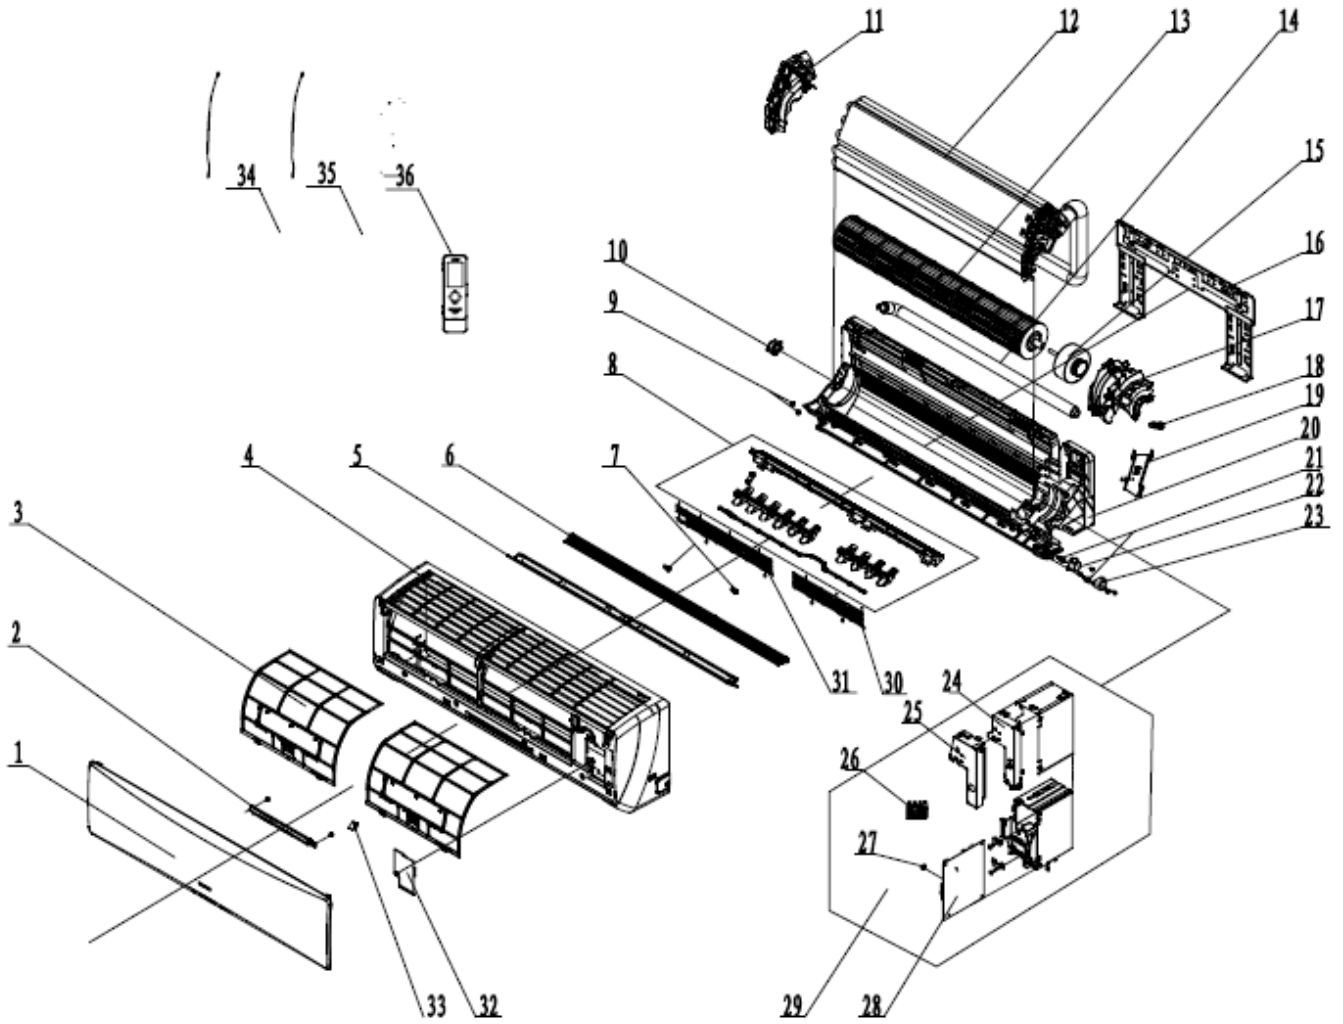

TERRA12HP230V1AH

12,000 BTUH 208/230v Indoor Unit

TERRA12HP230V1AH
12,000 BTUH 208/230v Indoor Unit
Product Code: CB148N02300_K80081

NO.	Part Code	Part Description	Qty
1	20012850K	Front Panel	1
2	30565140	Display Board	1
3	1112214201	Air Filter	2
Not Shown	111220081	Photocatalytic Air Filter	2
4	2001288902	Front Case Sub-Assy	1
5	10512267	Guide Louver	1
6	10512127	Guide Louver (small)	1
7	10582070	Crank	1
8	2611224404	Helicoid Tongue Sub-Assy	1
9	10512037	Left Axial Bushing	2
10	1054202101	Propeller Axial Bushing	1
11	24212114	Evaporator Support	1
12	01002364	Evaporator Coil Assy	1
13	10352033	Cross Flow Fan	1
14	05230014	Drain Hose	1
15	15013314	Fan Motor	1
16	01252484	Wall Mounting Bracket	1
17	26112209	Motor Press Plate	1
18	76712012	Condensate Tray Rubber Plug	1
19	2611216402	Connecting Pipe Clamp	1
20	2220216103	Rear Case Assy	1
21	10542036	Axial Bushing	2
22	15212126	Stepper Motor	1
23	15212125	Stepper Motor	1
24	01592084	Electric Control Shield Cover	1
25	2012240903	Electric Box Cover	1
26	42011233	Terminal Board	1
27	4202300108	Configuration Jumper	1
28	30148296	Main Control Board	1
29	20302490	Electric Control Box Assy	1
30	01472030	Rear Grille	1
31	01472029	Rear Grille	1
32	2012207504	Electric Box Cover 2	1
33	24252016	Screw Cover	1
34	390000451	Ambient Temperature Sensor	1
35	390000598	Indoor Coil Temperature Sensor	1
36	30510138_K80081	Remote Controller (YAG1FBB)	1
Not Shown	26150008	Remote Controller Holder/Cradle	1