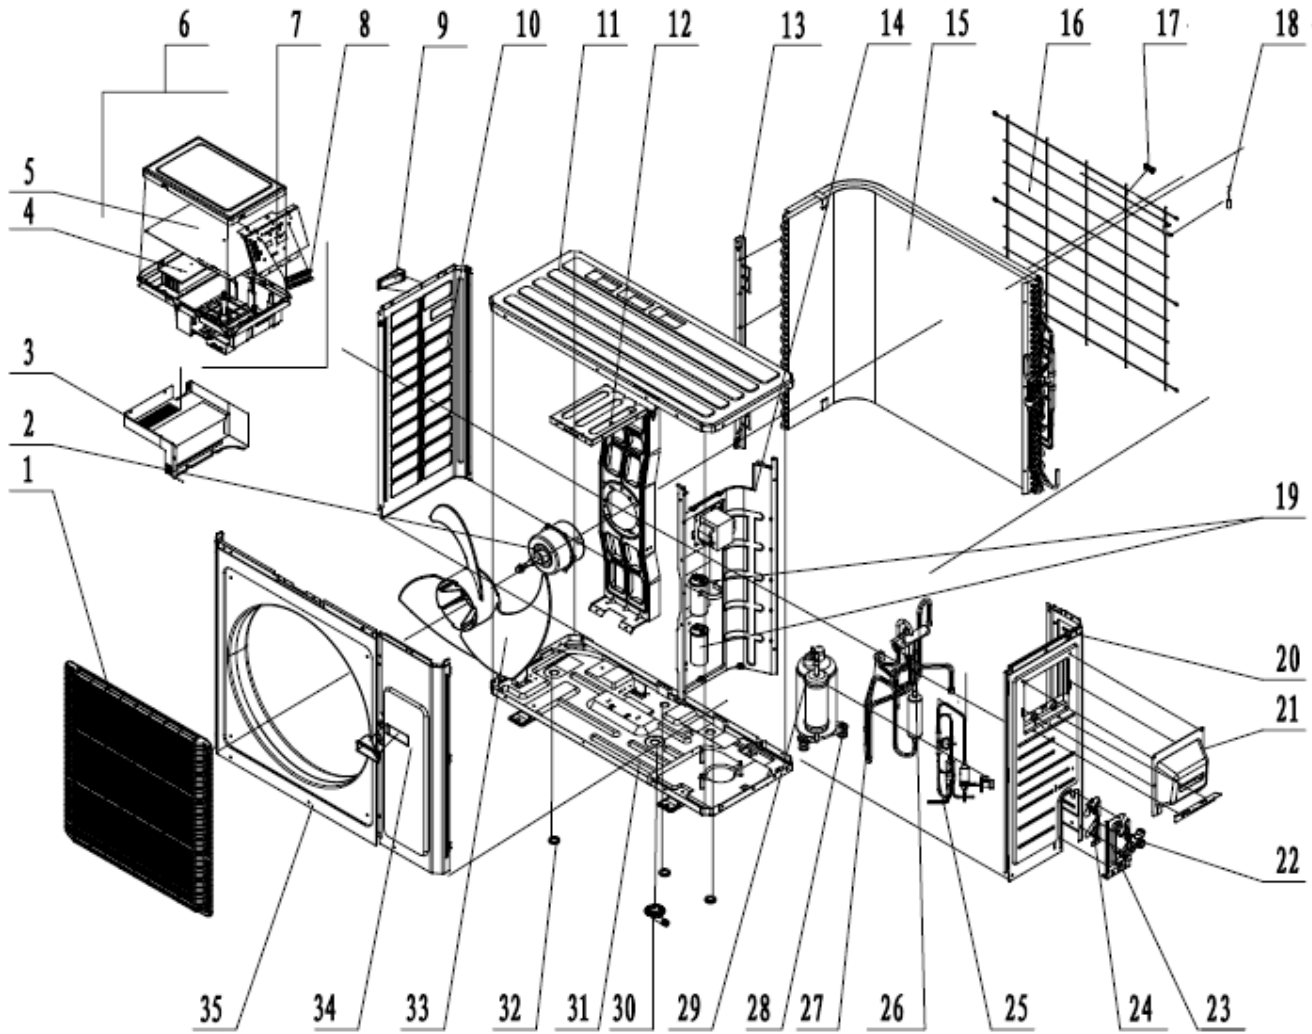

TERRA24HP230V1BO

24,000 BTUH 208/230v Outdoor Unit

TERRA24HP230V1BO
24,000 BTUH 208/230v Outdoor Unit
Product Code: CB148W07600_K80081

NO.	Part Code	Part Description	Qty
1	01473050	Front Grille	1
2	1501403402	Fan Motor	1
3	01413426	Electric Box (Fireproofing)	1
4	49015215	Heat Sink/Radiator	1
5	30138000300	Main Control Board	1
6	01403000103	Electric Control Box Assy	1
8	42010255	Terminal Board	1
9	26235401	Left Handle	1
10	01305043P	Left Side Plate	1
11	01255006P	Top Cover	1
12	01705437	Motor Support Sub-Assy	1
13	01175092	Condenser Support Plate	1
14	01255016	Clapboard Sub-Assy	1
15	01103000195_K80081	Condenser Coil Assy	1
16	01475013	Rear Grille	1
17	26115004	Wiring Clamp	1
18	3900030901	Temperature Sensor**	1
20	0130504402P	Right Side Plate	1
21	02115005	Big Handle	1
22	07133157	5/8-in Gas/Suction Valve Sub-Assy	1
Not Shown	07130239	1/4-in Liquid Line Valve Sub-Assy	1
23	0171501201P	Valve Support Sub-Assy	1
24	01365435P	Baffle(Valve Support)	1
25	03000600014	Capillary Sub-Assy	1
Not Shown	4300008201	4-Way Valve	1
26	03015200009	4-Way Valve Assy	1
27	4300040045	Magnet Solenoid Coil	1
28	76715022	Compressor Grommet	3
29	00105051	Compressor and Fittings	1
Not Shown	00180030	Compressor Overload Protector(External)	1
Not Shown	00183051	Compressor Overload Protector(External)	1
Not Shown	00183032	Compressor Overload Protector(External)	1
30	06123401	Drain Connector	1
31	02803372P	Chassis Sub-Assy	1
32	06813401	Drain Hole Plug	1
33	10335014	Axial Flow Fan	1
34	01303249P	Front Side Plate Sub-Assy	1
35	0153501405	Front Panel Assy	1
Not Shown	07138807	Electronic Expansion Valve	1
Not Shown	4300876705	Electric Expansion Valve Solenoid Coil	1

** Temperature Sensor Assembly contains Discharge, Condenser Coil, and Ambient sensors.