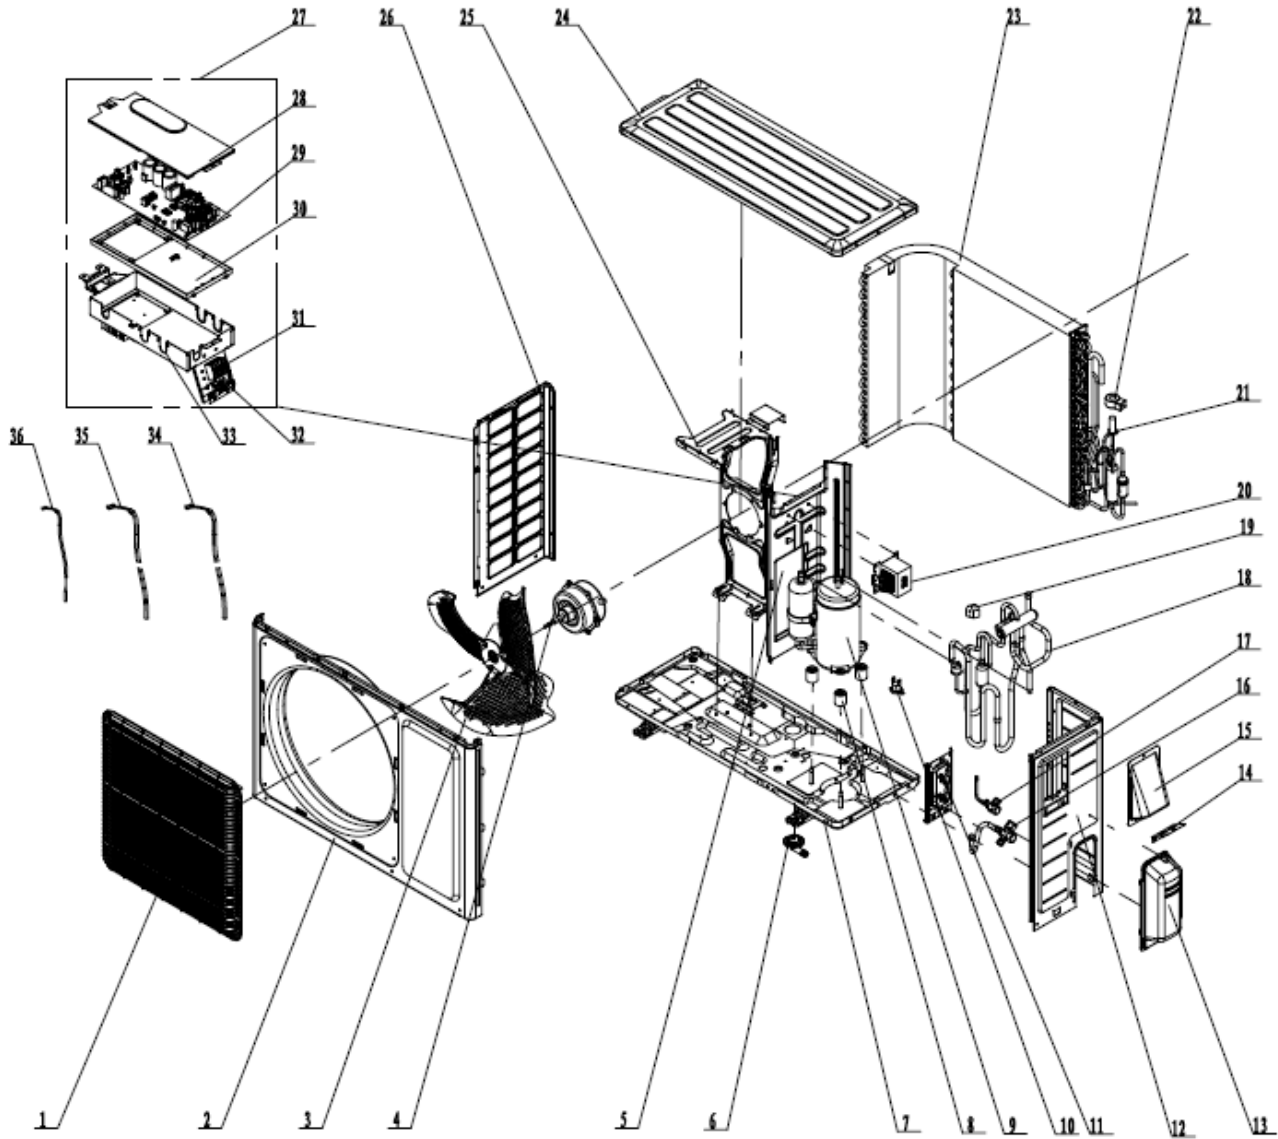

TERRA09HP230V1AO

9,000 BTUH 230v Outdoor Unit

TERRA09HP230V1AO
9,000 BTUH 230v Outdoor Unit
Product Code: CB148N02200_K80081

NO.	Part Code	Part Description	Qty
1	01473065	Front Grille	1
Not Shown	01473060	Rear Grille	1
2	0143303402P	Cabinet	1
3	10333417	Axial Flow Fan	1
4	1501307901	Fan Motor	1
5	01233125	Clapboard	1
6	26113009	Drainage Joint	1
7	02803086P	Chassis Sub-Assy	1
8	76710290	Compressor Grommet	3
9	00103851	Compressor and Fittings	1
10	00183043	Compressor Overload Protector(External)	1
Not Shown	03700200114	Capillary Sub-Assy	1
11	01713115P	Valve Support Sub-Assy	1
12	01303244P	Right Side Plate	1
13	22243005	Valve Cover	1
14	02123013P	Cable Cross Plate 1	1
15	02123014P	Cable Cross Plate 2	1
Not Shown	071302392	1/2-in Gas/Suction Valve	1
16	07133674	1/2-in Gas/Suction Valve Sub-Assy	1
Not Shown	07130239	1/4-in Liquid Line Valve	1
17	07133204	1/4-in Liquid Line Valve Sub-Assy	1
Not Shown	430004032	4-Way Valve	1
18	03123870	4-Way Valve Assy	1
19	430004002	4-Way Valve Solenoid Coil	1
20	43130184	Reactor	1
Not Shown	07130369	Electric Expansion Valve	1
21	07133623	Electric Expansion Valve Sub-Assy	1
22	4300876716	Electric Expansion Valve Solenoid Coil	1
23	01113882_K80081	Condenser Coil Assy	1
24	01253034P	Top Cover	1
25	01703433	Motor Support Sub-Assy	1
26	01303169P	Left Side Plate	1
27	02613007	Electric Control Box Assy	1
28	0260309601	Electric Box Cover Sub-Assy	1
29	30148104	Main Control Board	1
30	20113005	Electric Control Box 1	1
31	42010313	Terminal Board	1
32	71010103	Wire Clamp	1
33	02603616	Electric Control Box Sub-Assy	1
34	76510004	Base Pan Electrical Heater (Chassis)	1
35	76513004	Crank Case Electrical Heater(Compressor)	1
36	3900030903	Temperature Sensor**	1

** Temperature Sensor Assembly contains Discharge, Condenser Coil, and Ambient sensors.