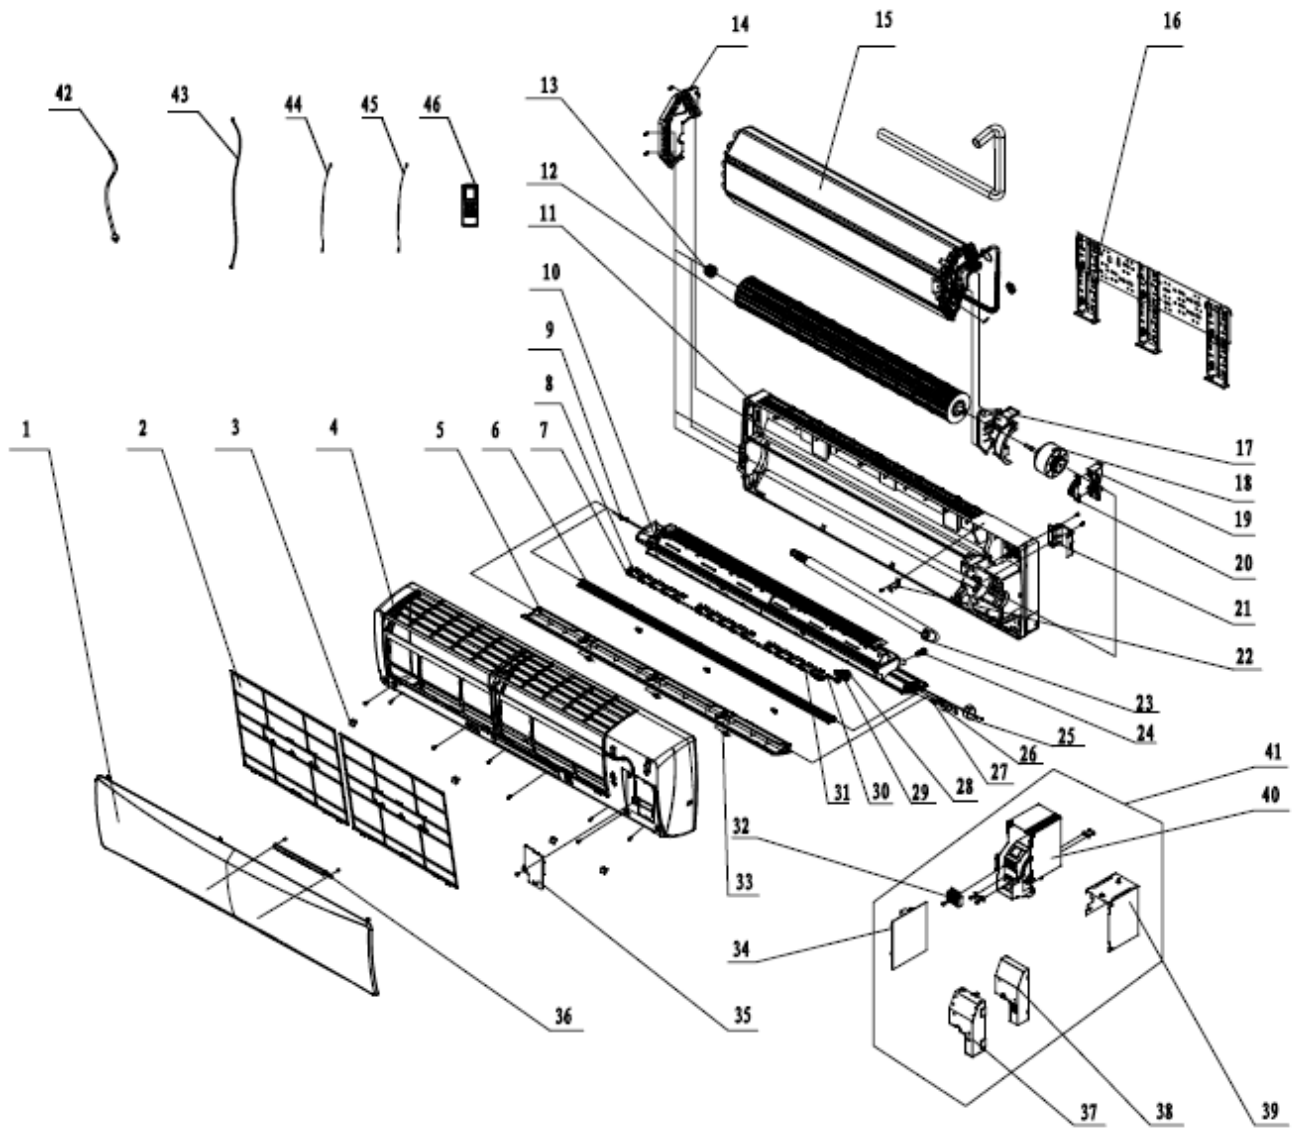

TERRA24HP230V1AH

24,000 BTUH 208/230v Indoor Unit

TERRA24HP230V1AH
24,000 BTUH 208/230v Indoor Unit
Product Code: CB148N03800_K80081

NO.	Part Code	Part Description	Qty
1	20012894K	Front Panel	1
2	11122136	Air Filter	2
Not Shown	111220081	Photocatalytic Air Filter	2
3	242520053	Screw Cover	4
4	20022004	Front Case Sub-Assy	1
5	10512236	Guide Louver	1
6	1051223701	Small Guide Louver	1
7	1058211601	Swing Lever 2	1
8	10512252	Air Louver	15
9	1051203701	Left Axial Bushing	2
10	01272119	Condensate Water Tray Assy	1
11	22202092	Rear Case Sub-Assy	1
12	10352420	Cross Flow Fan	1
13	76512203	Cross Fan Bearing Gasket	1
14	24212041	Left Evaporator Support	1
15	01002000013	Evaporator Assy	1
16	01252398	Wall Mounting Bracket	1
17	2421204201	Right Support of Evaporator	1
18	1501213401	Fan Motor	1
19	26112324	Motor Fixed Clip 1	1
20	26112325	Motor Fixed Clip 2	1
21	26112071	Pipe Clamp	1
22	02112009	Fixed Clip (Evaporator)	1
23	0523001403	Drain Hose	1
24	76712012	Condensate Tray Rubber Plug	1
25	1521240208	Stepper Motor	1
26	1521212602	Stepper Motor	1
27	73012021	Crank	2
28	1521212301	Stepper Motor	1
29	26152046	Motor Holder	1
30	1058211701	Swing Lever 3	1
31	1058211501	Swing Lever 1	1
32	42011233	Terminal Board	1
33	1054203602	Axial Bushing	3
34	30148469	Main Control Board	1
Not Shown	4202300124	Configuration Jumper	1
35	2012214209	Electric Box Cover 2	1
36	30565141	Display Board	1
38	2012216401	Electric Control Box Cover	1
40	2011214001	Electric Control Box	1
41	20302612	Electric Control Box Assy	1
44	390000451	Ambient Temperature Sensor	1
45	390000598	Indoor Coil Temperature Sensor	1
46	30510138_K80081	Remote Controller (YAG1FBF)	1
Not Shown	26150008	Remote Controller Holder/Cradle	1