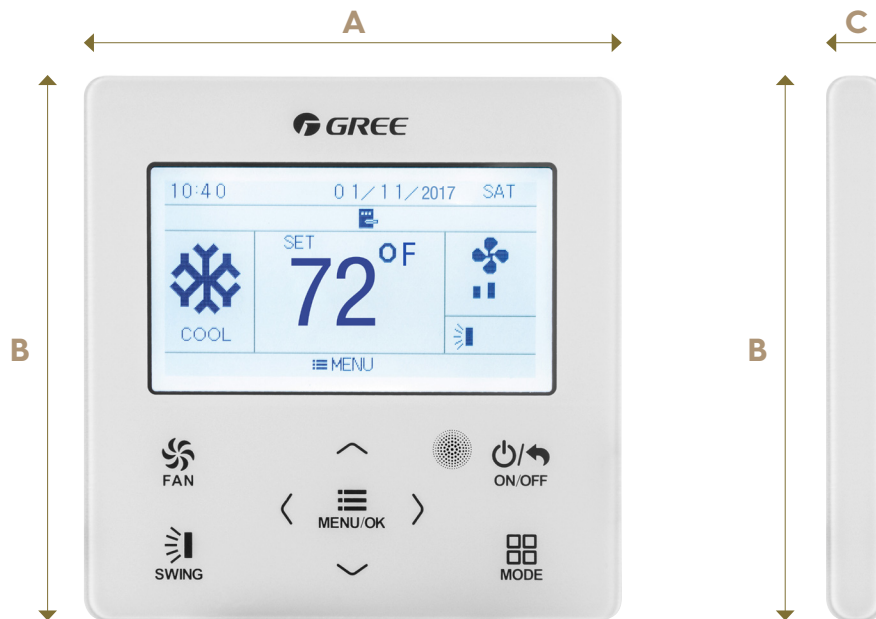

XK-76 Programmable Command Center

Available for the following models:

Indoor Models	Model Numbers
Terra	TERRAxxHP230V1xH
Vireo & Vireo+	VIRxxHP230VxH
Livo & Livo+	LIVSxxHP230VxH
Neo	NEOxxHP230VxH

Part Number	units Inch (mm)		
	A	B	C
MC20700360	4.375 (111)	4.375 (111)	1.125 (28)

Manufacturer reserves the right to discontinue or change specifications or designs at any time, without notice or without incurring obligations.

©2017. All rights reserved. Gree_X-76_Brochure_022817

SCAN TO LEARN MORE ABOUT
GREE PRODUCTS OR VISIT US AT
GREECOMFORT.COM