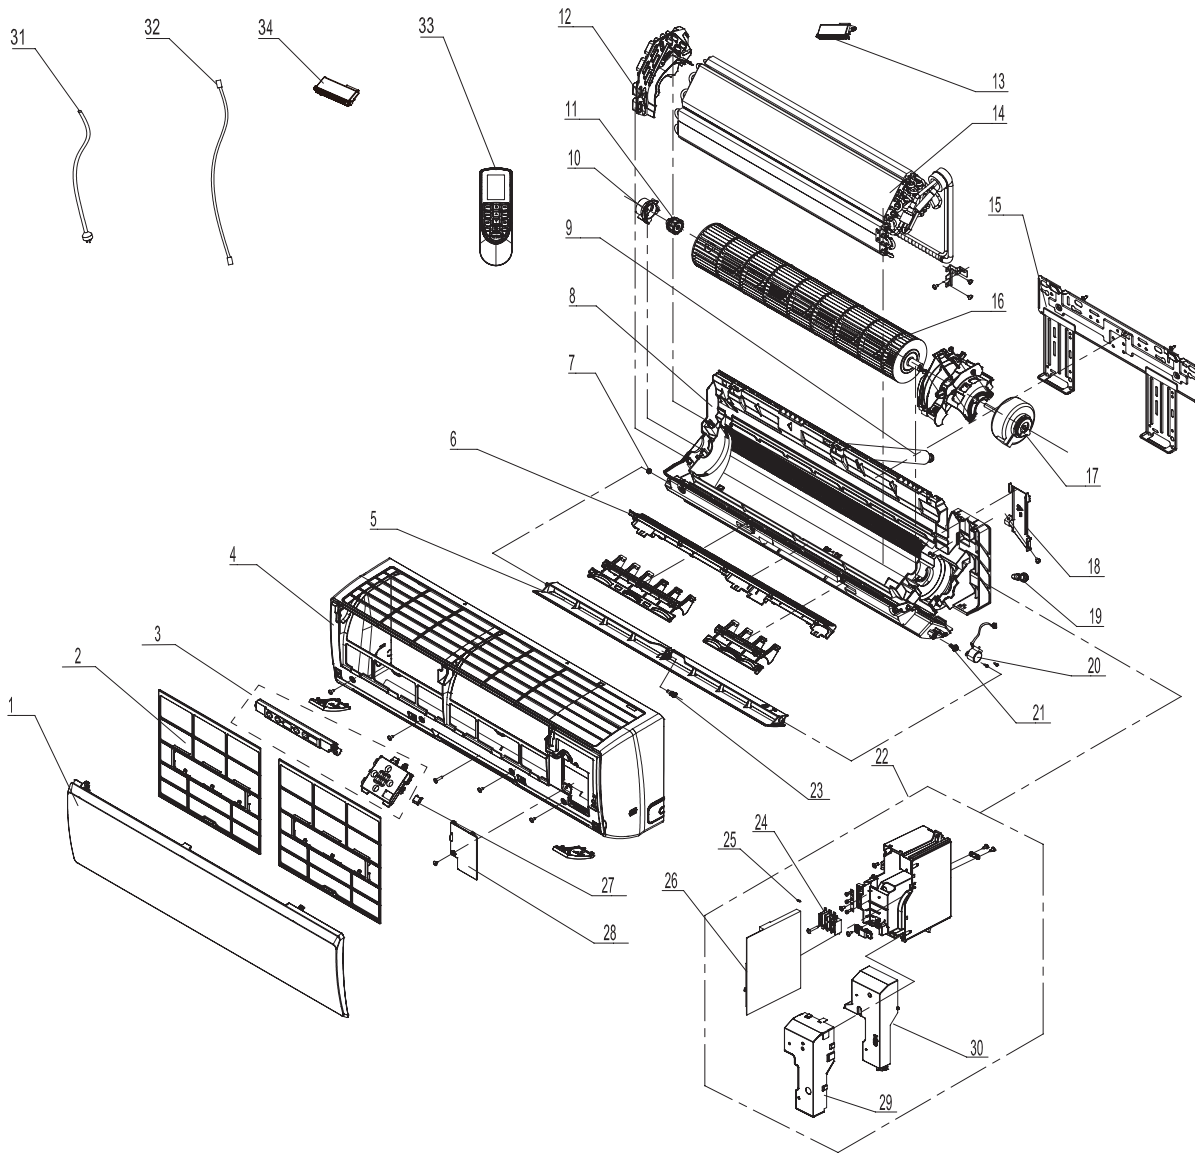

Exploded View and Parts List

Indoor Unit

LIVV09HP230V1AH LIVV12HP230V1AH

The component picture is only for reference; please refer to the actual product.

NO.	Description	Part Code		Qty
		LIVV09HP230V1AH	LIVV12HP23V1AH	
	Product Code	CB432N21800	CB432N22600	
1	Front Panel	20000300019S	20000300018S	1
2	Filter Sub-Assy	1112221905	1112246803	2
3	Display Board	30565260	30565260	1
4	Front Case Assy	00000200040	00000200045	1
5	Guide Louver	1051276301	1051293101	1
6	Helicoid Tongue	26112508	26112436	1
7	Left Axile Bush	10512037	10512037	1
8	Rear Case assy	00000100066	00000100093	1
9	Drainage Hose	0523001408	05230014	1
10	Ring of Bearing	26152022	26152022	1
11	O-Gasket sub-assy of Bearing	76512051	76512051	1
12	Evaporator Supper	24212180	24212179	1
13	Cold Plasma Generator	/	/	/
14	Evaporator Assy	01100100095	011001060162	1
15	Wall Mounting Frame	01252043	01252484	1
16	Cross Flow Fan	10352059	10352056	1
17	Fan Motor	1501208905	1501214607	1
18	Connecting pipe clamp	2611216401	2611216401	1
19	Rubber Plug (Water Tray)	76712012	76712012	1
20	Stepping Motor	1521212901	1521210710	1
21	Crank	73012005	73012005	1
22	Electric Box Assy	100002067733	100002067859	1
23	Axile Bush	10542036	10542036	1
24	Terminal Board	42011233	42011233	1
25	Jumper	4202021904	4202021917	1
26	Main Board	300002061160	300002061159	1
27	Screw Cover	2425203001	2425203001	1
28	Electric Box Cover Sub-Assy	0140206501	0140206501	1
29	Shield Cover of Electric Box Cover	01592150	01592150	1
30	Electric Box Cover	2011220701	2011220701	1
31	Power Cord	/	/	/
32	Connecting Cable	/	/	/
33	Remote Controller	305001060022	305001060022	1
34	Detecting plate(WIFI)	30070079	30070077	1