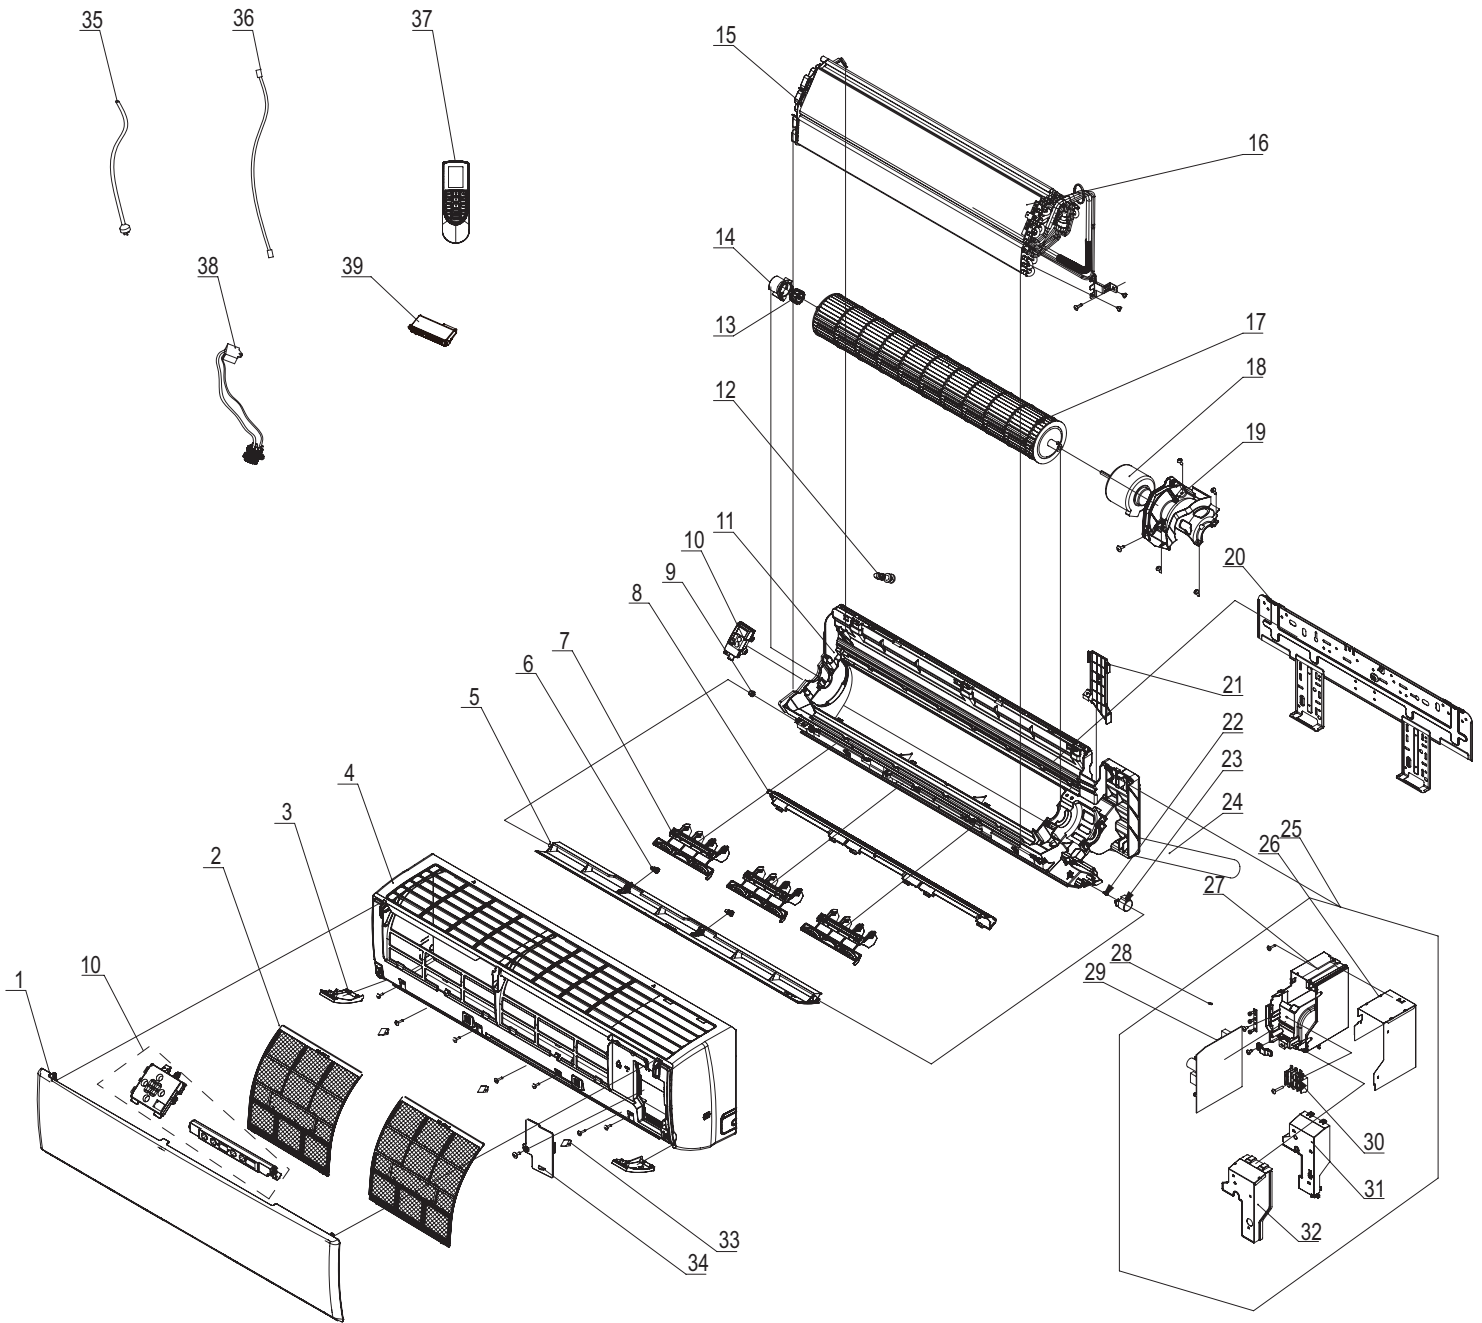

LIVV18HP230V1AH

The component picture is only for reference; please refer to the actual product.

NO.	Description	Part Code	Qty
		LIVV18HP230V1AH	
	Product Code	CB432N22400	
1	Front Panel	20000300023S	1
2	Filter Sub-Assy	1112208906	2
3	Decoration board(left and right)	20192662	1
4	Front Case	2002248401	1
5	Guide Louver	1051276501	1
6	Axile Bush	10542036	2
7	Air Louver(Manual)	10512732	3
8	Helicoid Tongue	26112512	1
9	Left Axile Bush	10512037	1
10	Display Board	30565260	1
11	Rear Case assy	22202571	1
12	Rubber Plug (Water Tray)	76712012	1
13	O-Gasket sub-assy of Bearing	76512051	1
14	O-Gasket of Cross Fan Bearing	76512203	1
15	Evaporator Support	24212177	1
16	Evaporator Assy	011001000207	1
17	Cross Flow Fan	10352060	1
18	Fan Motor	1501214503	1
19	Motor Press Plate	26112511	1
20	Wall Mounting Frame	01362026	1
21	Connecting pipe clamp	2611218801	1
22	Crank	73012005	1
23	Stepping Motor	1521240212	1
24	Drainage Hose	05230014	1
25	Electric Box Assy	100002067907	1
26	Lower Shield of Electric Box	01592139	1
27	Electric Box	2011221105	1
28	Jumper	4202021919	1
29	Main Board	300002061157	1
30	Terminal Board	42011233	1
31	Electric Box Cover	2011220901	1
32	Shield Cover of Electric Box	01592176	1
33	Screw Cover	2425201726	3
34	Electric Box Cover2	2011221001	1
35	Power Cord	/	/
36	Connecting Cable	/	/
37	Remote Controller	305001060022	1
38	Cold Plasma Generator	/	/
39	Detecting plate(WIFI)	30070077	1

Above data is subject to change without notice.