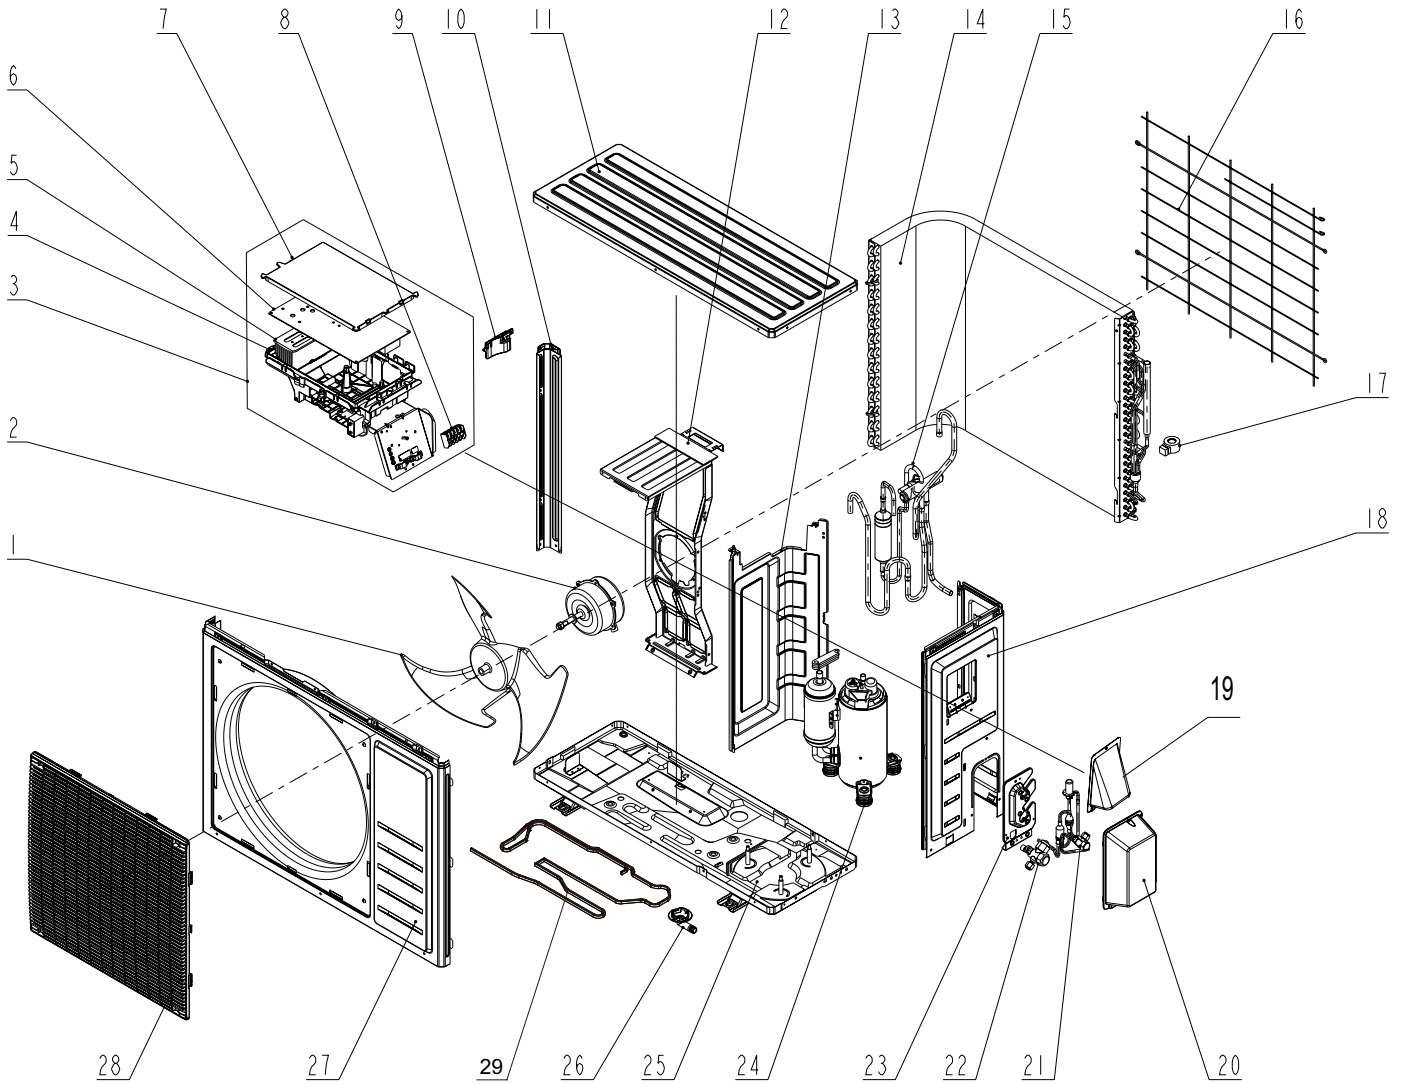

LIVV18HP230V1AO LIVV24HP230V1AO

The component picture is only for reference; please refer to the actual product.

No.	Description	Part Code		Qty
		LIVV18HP230V1AO	LIVV24HP230V1AO	
	Product Code	CB432W22400	CB432W21500	
1	Axial Flow Fan	10333023	10333023	1
2	Fan Motor	1501506406	1501506406	1
3	Electric Box Assy	100002068263	100002067147	1
4	Electric Box	2011302701	20113027	1
5	Radiator	49013060	49013060	1
6	Main Board	300027061023	300027060877	1
7	Electric Box Cover	2012302801	20123028	1
8	Terminal Board	42200006001401	42200006001401	1
9	Handle	26233014	26233014	1
10	Left Side Plate	01303025	01303025	1
11	Coping	01253105	01253105	1
12	Motor Support	01703245	01703245	1
13	Clapboard Sub-Assy	017021000063	017021000063	1
14	Condenser Assy	011002061040	01100206086201	1
15	4-Way Valve Assy	030152060463	030152060381	1
16	Rear Grill	016001000023	016001000023	1
17	Electric Expand Valve Fitting	07200206002231	4300034419	1
18	Right Side Plate-Assy	00008100002102	00008100002101	1
19	Handle	26233014	26233014	1
20	Valve Cover	22243015	22243015	1
21	Cut-off valve	071302392	07133844	1
22	Electronic Expansion Valve assy	030026060573	43005016	1
23	Valve Support Block	26113017	26113017	1
24	Compressor and Fittings	00105249G	009001060387	1
25	Chassis	012008060074	012008060074	1
26	Drainage Joint	26113017	26113009	1
27	Cabinet	0143307201	0143307201	1
28	Front Grill	01473008	01473008	1
29	Electric Heater	320004060086	320004060086	1

Above data is subject to change without notice.