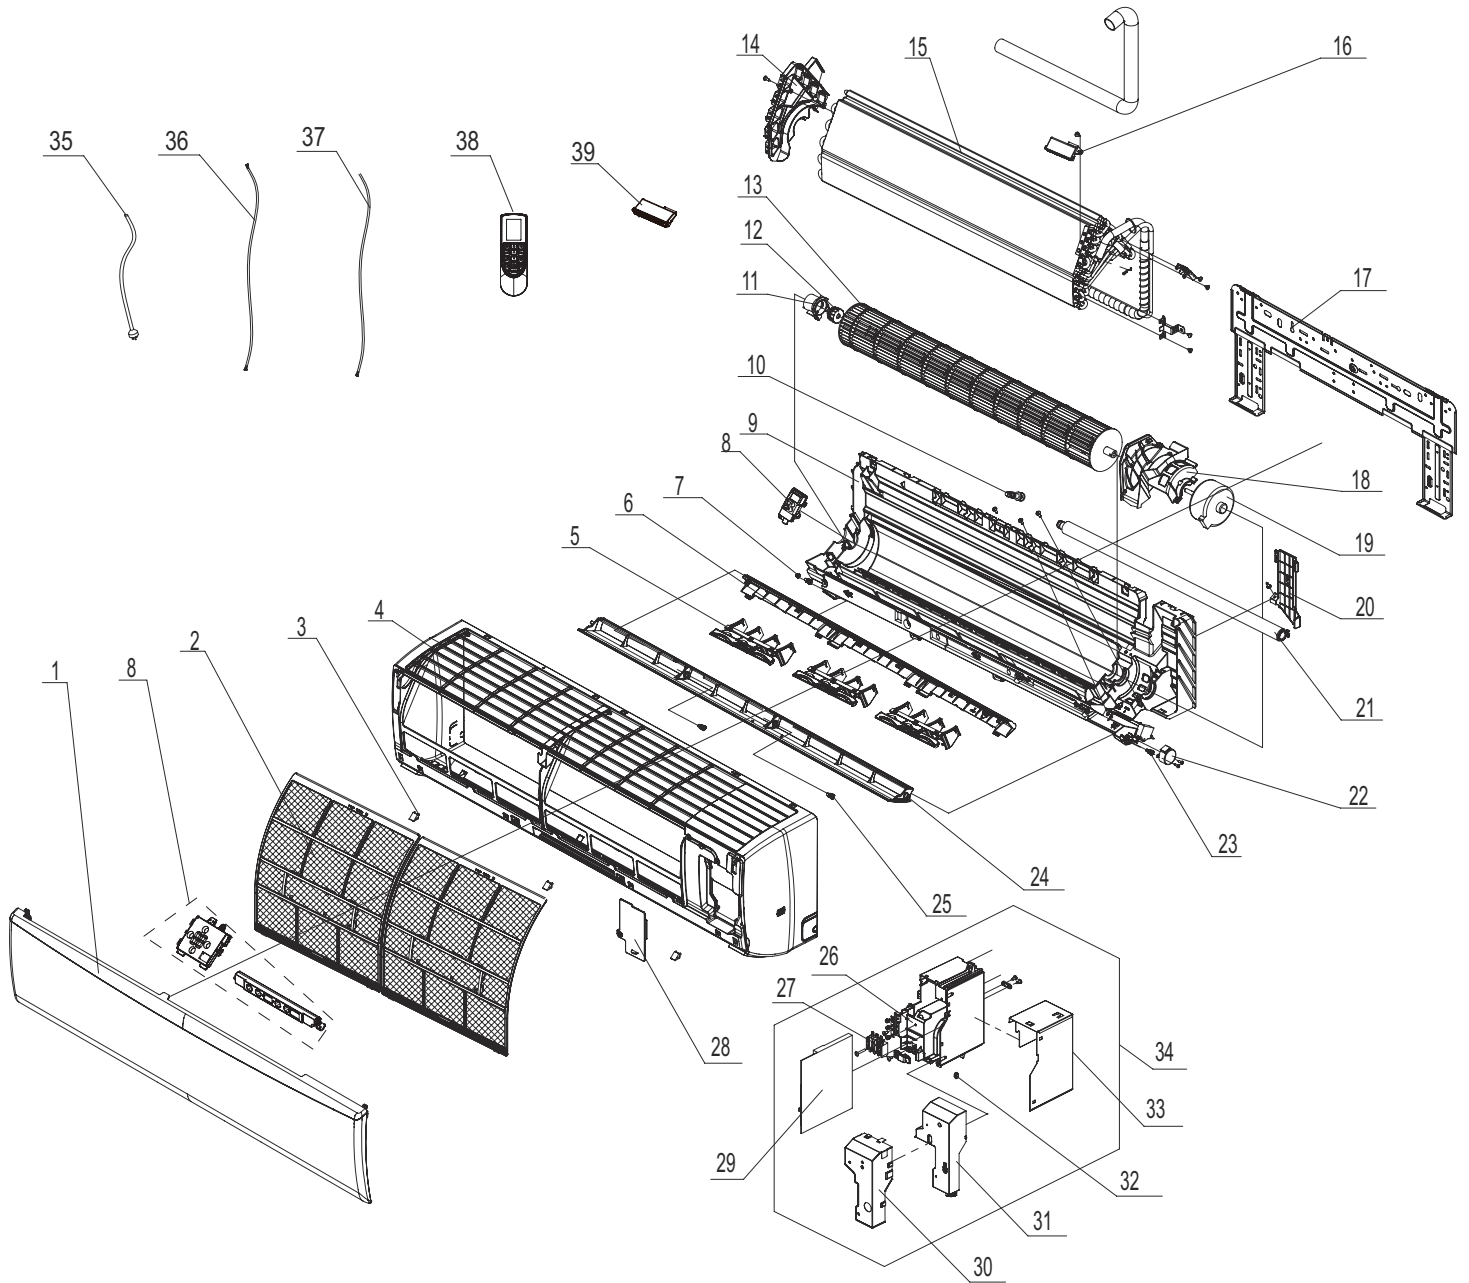

LIVV24HP230V1AH

The component picture is only for reference; please refer to the actual product.

No.	Description	Part Code	Qty
		LIVV24HP230V1AH	
	Product Code	CB432N21500	
1	Front Panel	20000300016S	1
2	Filter Sub-Assy	11012007	2
3	Screw Cover	2425245301	3
4	Front Case	2002248603	1
5	Air Louver(Manual)	10512737	3
6	Helicoid Tongue	26112513	1
7	Left Axile Bush	10512037	1
8	Display Board	30565260	1
9	Rear Case assy	22202570	1
10	Rubber Plug (Water Tray)	76712012	1
11	Ring of Bearing	26152025	1
12	O-Gasket sub-assy of Bearing	76512051	1
13	Cross Flow Fan	10352057	1
14	Evaporator Support	24212178	1
15	Evaporator Assy	01100100007306	1
16	Cold Plasma Generator	/	/
17	Wall Mounting Frame	01252229	1
18	Motor Press Plate	26112515	1
19	Fan Motor	1501214501	1
20	Connecting pipe clamp	26112514	1
21	Drainage Hose	0523001405	1
22	Stepping Motor	1521240212	1
23	Crank	73012005	1
24	Guide Louver	1051232001	1
25	Axile Bush	10542036	2
26	Electric Box	2011221105	1
27	Terminal Board	42011233	1
28	Electric Box Cover2	2011221001	1
29	Main Board	300002061155	1
30	Shield Cover of Electric Box	01592176	1
31	Electric Box Cover	2011220901	1
32	Jumper	4202021924	1
33	Lower Shield of Electric Box	01592139	1
34	Electric Box Assy	100002067802	1
35	Power Cord	/	/
36	Connecting Cable	/	/
37	Temperature Sensor	3900031302	1
38	Remote Controller	305001060022	1
39	Detecting plate(WIFI)	30070077	1

Above data is subject to change without notice.