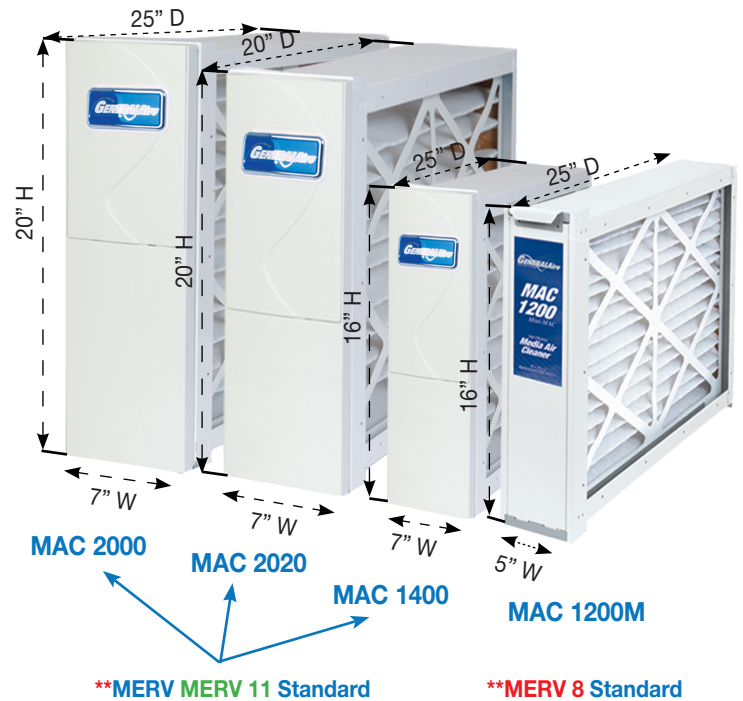

GENERAL FILTERS
INCORPORATED

GeneralAire® MAC
Air Cleaners

Air Cleaners
Residential Whole-House (See GFI #'s Below)

Spec Sheet

MAC Air Cleaners	
Weight (Lbs.)	MAC 1200M: 11
	MAC 1400: 14
	MAC 2000: 15
	MAC 2020: 15
	MAC-L: 32
	PERF. PLAT. 58
Dimensions (Inches)	MAC 1200M: 16 x 25 x 5
	MAC 1400: 16 x 25 x 7
	MAC 2000: 20 x 25 x 7
	MAC 2020: 20 x 20 x 7
	MAC-L: 24.5 x 25.75 x 15.5
	PERF. PLAT. 28 x 43 x 14.5
Pallet Quantity	MAC 1200M: 20
	MAC 1400: 16
	MAC 2000: 16
	MAC 2020: 16
	MAC-L: 8
	PERF. PLAT. 6

MAC-L
****MERV 11 Standard**

Perfect Platform
****MERV 11 Standard**

General Filters, Inc.
43800 Grand River Avenue
Novi, Michigan 48375
Toll Free: (866) 476-5101
www.generalaire.com

Canadian General Filters, Ltd.
400 Midwest Rd.
Toronto, ON M1P3A9 Canada
Toll Free: (888) 216-9184
www.cgfproducts.com