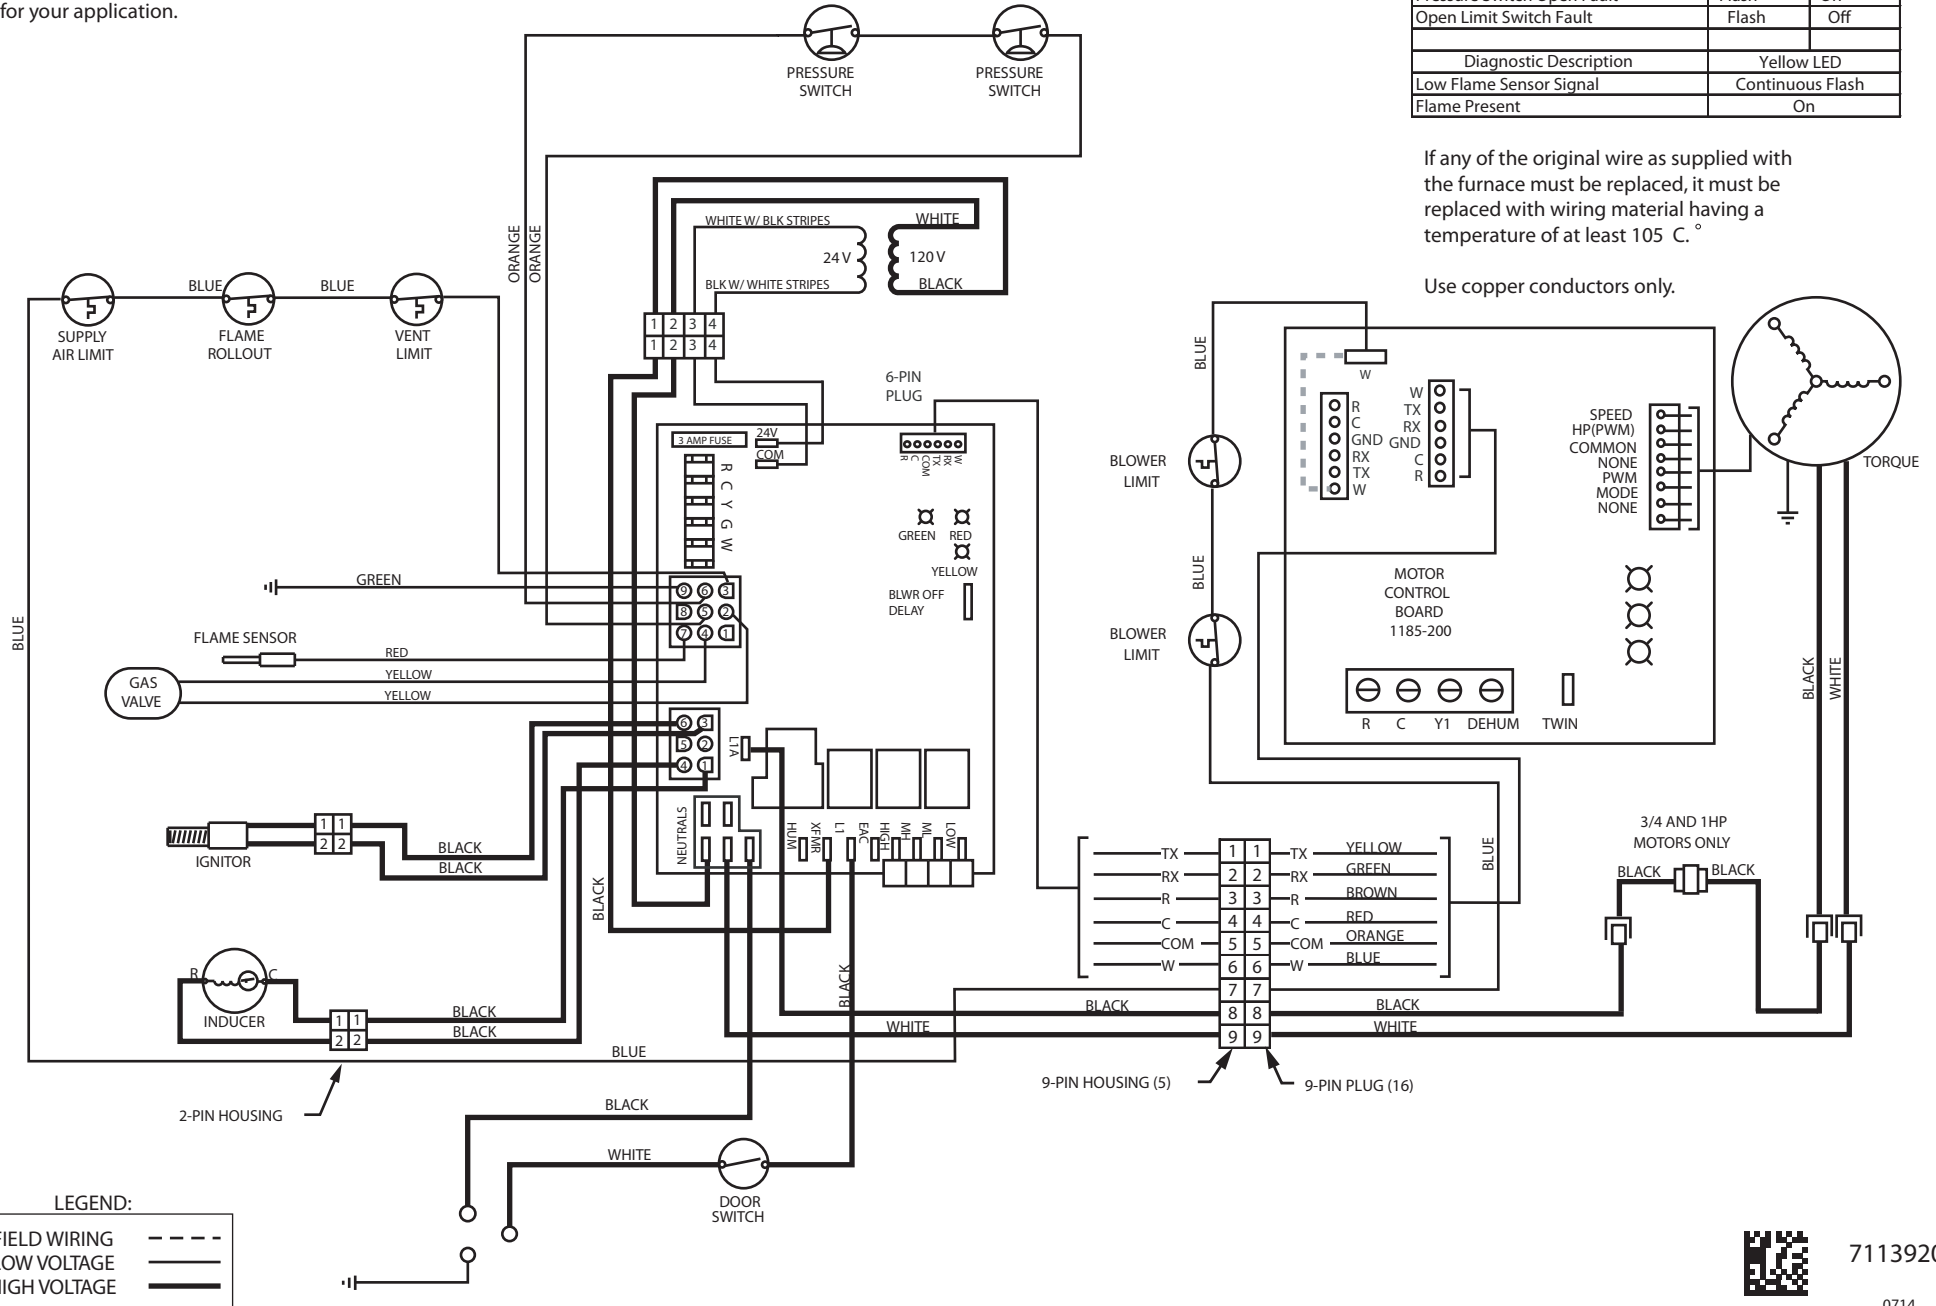

WIRING DIAGRAM

For High Efficiency Fixed Speed Blower 90+ Single Stage Furnaces

Refer to the Installation Instructions provided with the furnace for the proper heating and cooling speeds for your application.

7113920