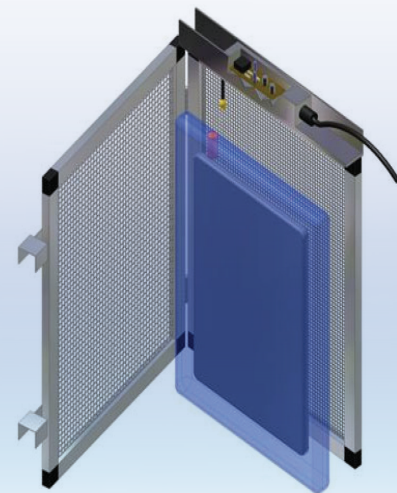

FRESH-AIRE UV®

PURITY™

LOW PROFILE

Simply remove your 1 inch filter and replace it with the Purity Low Profile then plug it in. Your HVAC system is now a whole-house air filtration system! It removes 97% of airborne particles down to 0.3 microns. These harmful particles trigger asthma, allergy symptoms and multiple chemical sensitivity symptoms.

Purity PLP Specifications		
Performance	97% @ 0.3 micron	
Pressure Drop	0.12" @ 300 Cfm	
Dimensions	<math>\frac{3}{8}</math>" of filter size x 1" deep	
Electrical	24 VAC, 1.5 Watts, 50/60 Hz, 0.07 Amps, 36 VA	
Warranty	5 years except media	
Part Numbers		
18-32 VAC	Filter Size	Replacement Media
TUV-PLP-1620	16 x 20	TUV-PLPM-1-1620
TUV-PLP-1625	16 x 25	TUV-PLPM-1-1625
TUV-PLP-1820	18 x 20	TUV-PLPM-1-1820
TUV-PLP-1825	18 x 25	TUV-PLPM-1-1825
TUV-PLP-2020	20 x 20	TUV-PLPM-1-2020
TUV-PLP-2025	20 x 25	TUV-PLPM-1-2025

PLP fits in a standard 1" HVAC filter slot and reduces particulate indoor air pollution in the entire home.