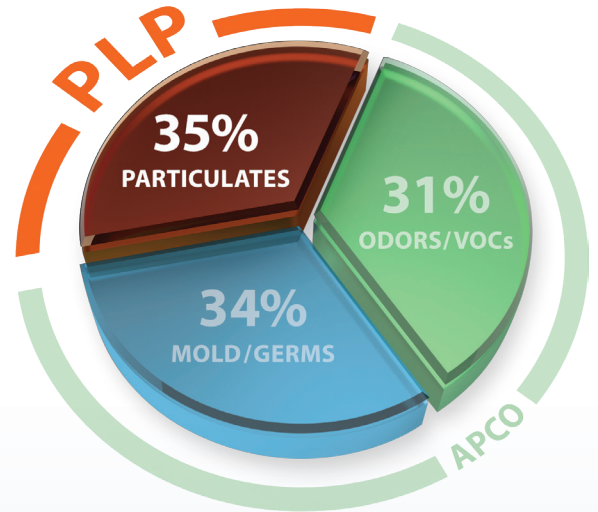

# PURITY LOW PROFILE

The Fresh-Aire UV® Purity Low Profile Polarized Filtration System (PLP) offers relief from particulate indoor air pollution. It is the perfect retrofit to replace your HVAC filter with a high efficiency whole-house air filtration system.

Clean indoor air allows for a safe, more comfortable home all year round. In fact, the more you run your HVAC fan, the more you are cleaning your indoor air. From the maker of the award-winning Blue-Tube UV® and APCO® indoor air quality products.

- High-performance polarized filtration system in a 1" design
- 97% effective capturing particles down to .3 microns (.00001 inch)
- Ideal at trapping allergens, particulates, pet dander, dust mite matter & spores
- Easily fits into standard filter slot. No retrofit or duct modification required.
- Low-cost PLP filter replacement (\*3-6 months on average)
- Helps HVAC system run at peak system performance
- 5 year system warranty
- UV resistant design works in combination with other Fresh-Aire UV products

Airborne contaminants can be divided roughly into thirds. PLP removes particulates much more efficiently than conventional filters.

FRESH-AIRE UV<sup>®</sup>