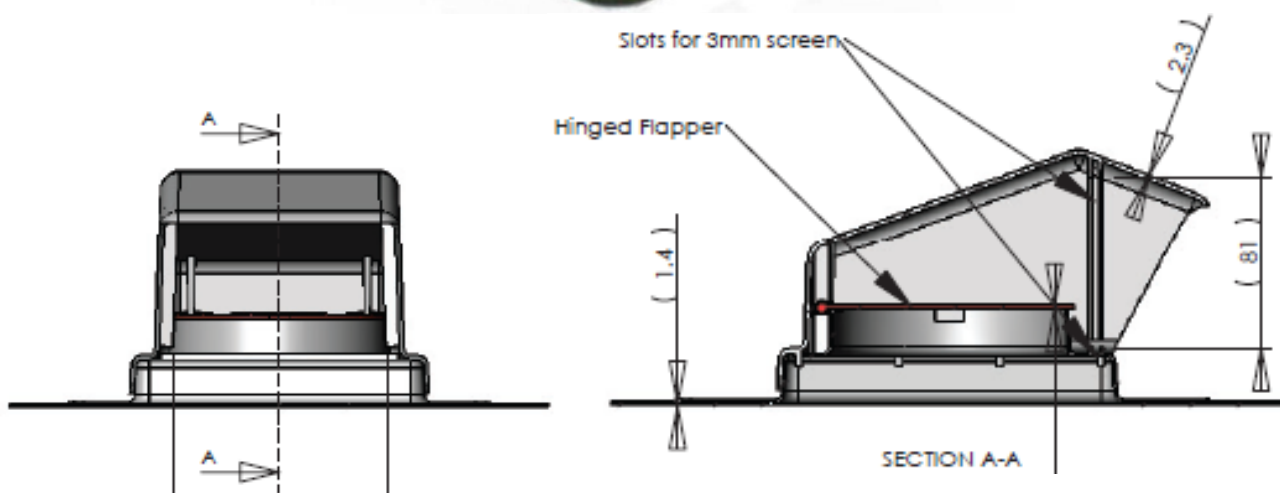

FAMCO

ROOF VENTS

PLASTIC BATHROOM/KITCHEN EXHAUST VENT - BVDS__

- Made of long life narrow molecular Polyethylene with a brittleness temperature of -99F. It has ultraviolet/antioxidant additives for resistance and color fastness, thus the life of the plastic will outlast most roofing materials .
- Back draft dampers, bird screen, and bottom stem installed in all units
- Bottom stem is removable
- Available without screen or bottom stem
- Available in Black, Dark Brown, and Wood Grey

ITEM #	OD	ID	W	F	E	R	B	H	FREE AREA
BVDS4_	4 1/8	4	11	12 3/4	2 1/2	1	3	4 3/4	12.56
BVDS6_	6	5 7/8	12 3/4	14 1/2	3	1	3	4 3/4	28.27

- Made of long life narrow molecular Polyethylene with a brittleness temperature of -99F. It has ultraviolet/antioxidant additives for resistance and color fastness, thus the life of plastic will outlast most roofing materials .
- Back draft dampers, bird screen and bottom stem installed in all units
- Bottom stem is removable
- It can be available without screen or bottom stem
- Available in Black, Dark Brown and Wood Grey