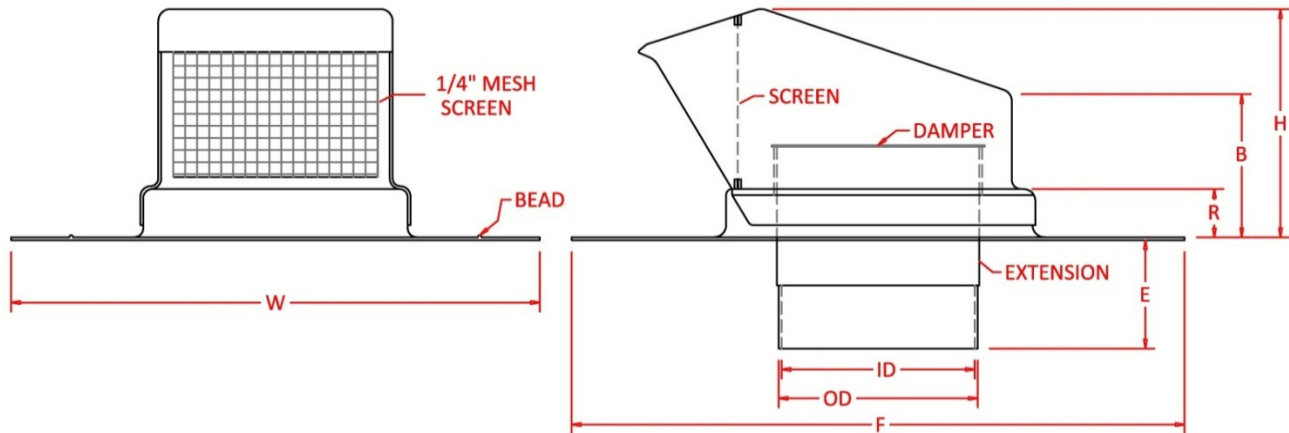

ITEM #	OD	ID	W	F	E	R	B	H	FREE AREA
BVDS4_	4 1/8	4	11	12 3/4	2 1/2	1	3	4 3/4	12.56
BVDS6_	6	5 7/8	12 3/4	14 1/2	3	1	3	4 3/4	28.27

- Made of long life narrow molecular Polyethylene with a brittleness temperature of -99F. It has ultraviolet/antioxidant additives for resistance and color fastness, thus the life of plastic will outlast most roofing materials .
- Back draft dampers, bird screen and bottom stem installed in all units
- Bottom stem is removable
- It can be available without screen or bottom stem
- Available in Black, Dark Brown and Wood Grey