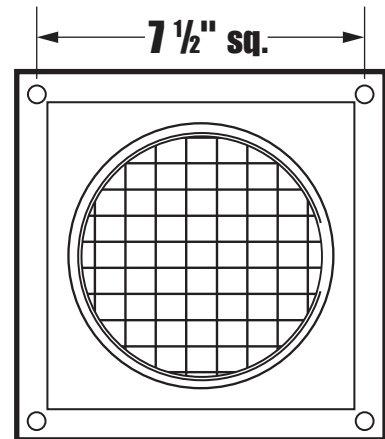

Technical Product Specifications

Supurr-Vent® Louvered Vent Hood with grid - 5" & 6" dia.

Model No.	Description	Color
HSG5W	Hood	White
HSG6W	Hood	White
HSG6B	Hood	Brown

HSG5W, HSG6W, HSG6B

Performance Data

for all plastic molded louvered vent hoods

Hood

- Calcium filled Polypropylene
- Melting point: 325° F+
- UV Inhibitor added

Technical Data

• Free Air

5", 6" dia. = 21 square inches

• Protective Grid Size

5", 6" dia. = protective grid on back -
1/2" sq. openings

General Information

- 5" & 6" dia. opening
- quick, easy installation
- plastic molded-in screen to help prevent birds or rodents from entering
- opens with ease for maximum airflow
- durable weather resistant
- curved louvers for quieter operation

Molded for easy connection of pipe

Side View

Rear View