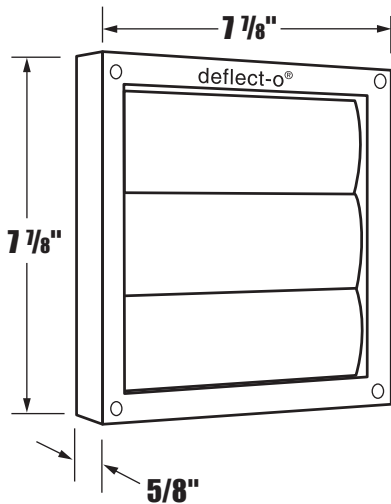

Technical Product Specifications

Supurr-Vent® Louvered Vent Hood with grid - 5" & 6" dia.

Model No.	Description	Color
HSG5W	Hood	White
HSG6W	Hood	White
HSG6B	Hood	Brown

HSG5W, HSG6W, HSG6B

Performance Data

for all plastic molded louvered vent hoods

Hood

- Calcium filled Polypropylene
- Melting point: 325° F+
- UV Inhibitor added

Technical Data

• Free Air

5", 6" dia. = 21 square inches

• Protective Grid Size

5", 6" dia. = protective grid on back -
1/2" sq. openings

General Information

- 5" & 6" dia. opening
- quick, easy installation
- plastic molded-in screen to help prevent birds or rodents from entering
- opens with ease for maximum airflow
- durable weather resistant
- curved louvers for quieter operation

Molded for easy connection of pipe

Side View

Rear View