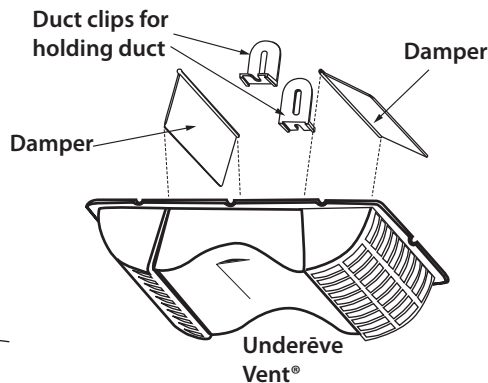

Underēve Vent® for bathroom exhaust venting (soffit)

EVE/6

EVEDVK

MODEL NO.	DESCRIPTION	COLOR
EVE/6	Underēve Vent®	White
EVEDVK	Underēve Vent® Kit	White

GENERAL INFORMATION

- Quick, easy installation
- Easily installs over the exhaust hole, under the eave (soffit) to exhaust air from bathroom fans
- Helps prevent cold air from entering home, birds from nesting in vents and rodents from entering through vents
- All components constructed of heavy duty plastic
- Opening in soffit can be up to 5" diameter
- EVEDVK includes: 8ft flex duct, 1ft semi-rigid adapter, Underēve Vent® and 2 clamps

PERFORMANCE DATA

For all plastic molded under the eave/soffit vents

Underēve Vent®

- Calcium filled polypropylene
- Melting point: 325°F/160°C approx
- UV inhibitor added