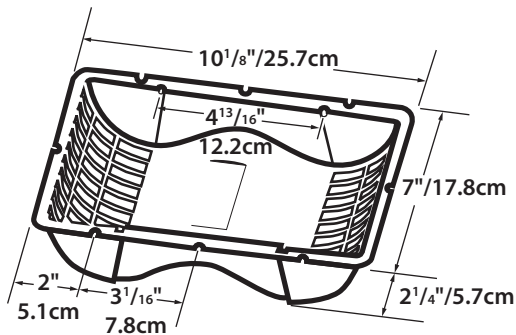

Underēve Vent® for bathroom exhaust venting (soffit)

EVE/6

EVEDVK

MODEL NO.	DESCRIPTION	COLOR
EVE/6	Underēve Vent®	White
EVEDVK	Underēve Vent® Kit	White

GENERAL INFORMATION

- Quick, easy installation
- Easily installs over the exhaust hole, under the eave (soffit) to exhaust air from bathroom fans
- Helps prevent cold air from entering home, birds from nesting in vents and rodents from entering through vents
- All components constructed of heavy duty plastic
- Opening in soffit can be up to 5" diameter
- EVEDVK includes: 8ft flex duct, 1ft semi-rigid adapter, Underēve Vent® and 2 clamps

PERFORMANCE DATA

For all plastic molded under the eave/soffit vents

Underēve Vent®

- Calcium filled polypropylene
- Melting point: 325°F/160°C approx
- UV inhibitor added