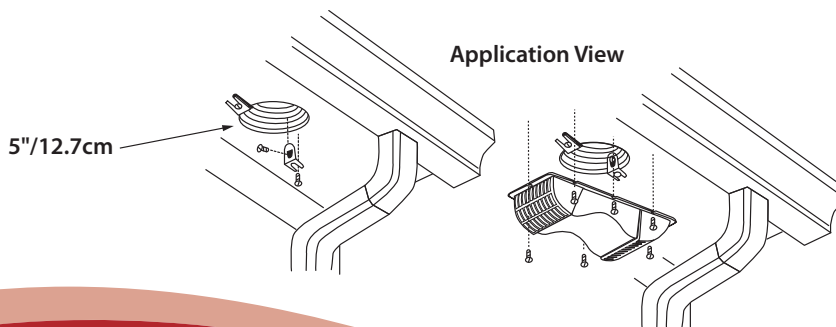

Underēve Vent® for bathroom exhaust venting (soffit)

EVE/6

EVEDVK

MODEL NO.	DESCRIPTION	COLOR
EVE/6	Underēve Vent®	White
EVEDVK	Underēve Vent® Kit	White

GENERAL INFORMATION

- Quick, easy installation
- Easily installs over the exhaust hole, under the eave (soffit) to exhaust air from bathroom fans
- Helps prevent cold air from entering home, birds from nesting in vents and rodents from entering through vents
- All components constructed of heavy duty plastic
- Opening in soffit can be up to 5" diameter
- EVEDVK includes: 8ft flex duct, 1ft semi-rigid adapter, Underēve Vent® and 2 clamps

PERFORMANCE DATA

For all plastic molded under the eave/soffit vents

Underēve Vent®

- Calcium filled polypropylene
- Melting point: 325°F/160°C approx
- UV inhibitor added