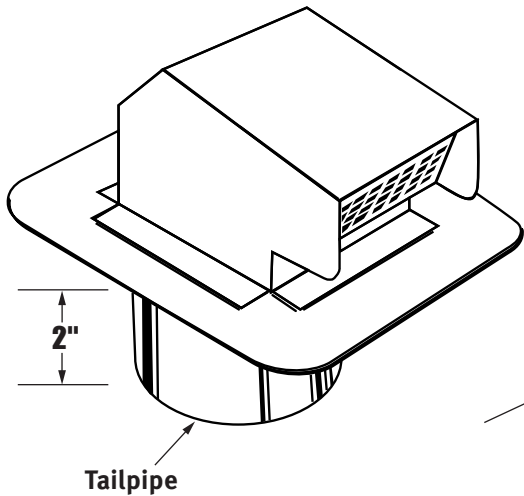

##### Damper

- aluminum gravity damper

##### Screen

- non-corrosive 1/4" sq. metal

#### General Information

- exhaust openings range from 4" to 7"
- models DARC4T & DARC6 have a tailpiece
- durable weather resistant

Model No.	Description	A	B	C	D	E
DARC4	4 3/4" dia. opening	5 5/8"	5 5/8"	4"	10"	11"
DARC4T	4" dia. opening w/ 2" tailpipe	5 5/8"	5 5/8"	4"	10"	11"
DARC6	6" dia. opening w/ 2" tailpipe	6 5/8"	6 5/8"	4 5/8"	10"	11"
DARC7	7" dia. opening	7 3/8"	7 3/8"	4 3/4"	12"	12"