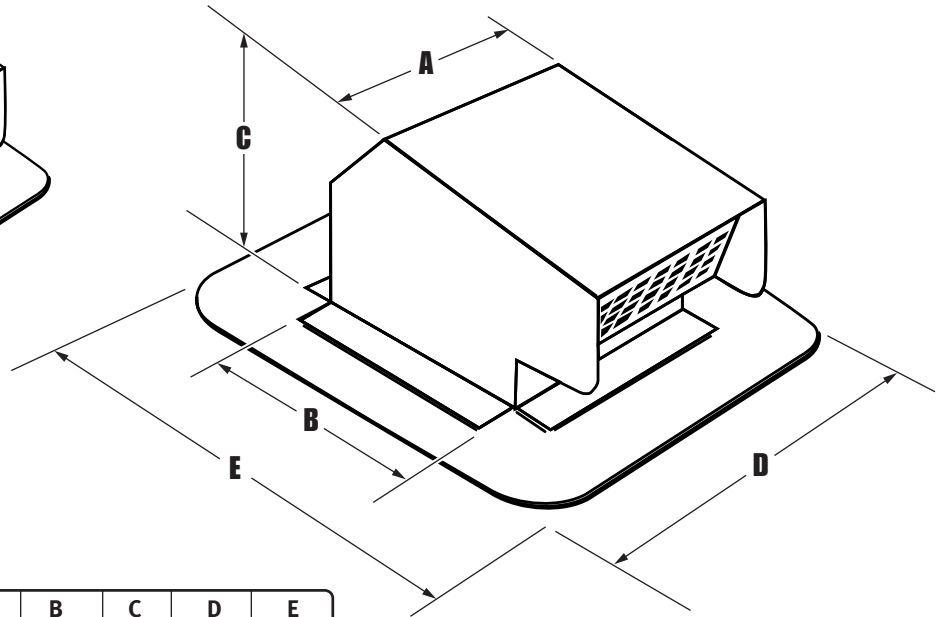

##### Screen

- non-corrosive 1/4" sq. metal

#### General Information

- exhaust openings range from 4" to 7"
- models DARC4T & DARC6 have a tailpiece
- durable weather resistant

Model No.	Description	A	B	C	D	E
DARC4	4 3/4" dia. opening	5 5/8"	5 5/8"	4"	10"	11"
DARC4T	4" dia. opening w/ 2" tailpipe	5 5/8"	5 5/8"	4"	10"	11"
DARC6	6" dia. opening w/ 2" tailpipe	6 5/8"	6 5/8"	4 5/8"	10"	11"
DARC7	7" dia. opening	7 3/8"	7 3/8"	4 3/4"	12"	12"