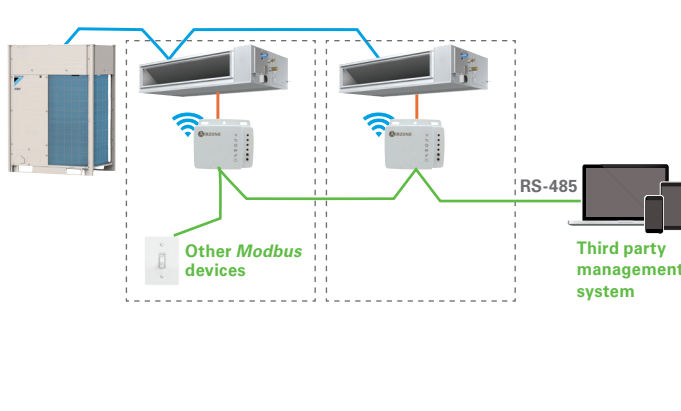

System Overview

The adaptor can be connected to the indoor unit as a standalone controller. It can also be connected to the indoor units as a main or sub remote controller if used with a wired remote controller. When connected to a Daikin indoor unit, the adaptor can monitor and control up to 16 indoor units together on the same P1P2 communication bus.

App Features

Indoor unit control and monitoring. Unlimited indoor units can be added to one account. Control indoor units as a group.

Control and monitor indoor unit's ON/OFF, mode, set-point, fan speed, louver position, room temperature, and error status.

Leveled user authority options: Basic/Advanced

7 Days Schedule

Integration

This adaptor enables the control and monitoring of the indoor unit for third party management systems such as a home automation system or hotel automation system. With this adaptor, the energy management system can integrate with Daikin system through either Modbus® RS-485 or public API.

Integration through Cloud API

Integration through Modbus

Compatibility

The adaptor is compatible with all Daikin indoor unit models that communicate with the P1P2 protocol. It is also backward compatible with previous P1P2 indoor unit models.