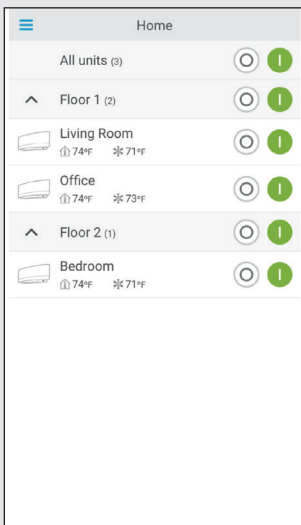

Connect Your Daikin System with the DKN Cloud Wi-Fi Adaptor for VRV (P1P2)

The DKN Cloud Wi-Fi Adaptor for VRV (P1P2) enables the remote control of your Daikin indoor units through an iOS/Android App. With the app, the DKN Cloud Wi-Fi Adaptor provides remote control and monitoring of P1P2 indoor units' ON/OFF, mode, set-point, fan speed, louver position, room temperature, and error alert status from an iOS/Android smartphone. Voice control is also possible through *Google Assistant* and *Amazon Alexa*.

System Overview

The adaptor can be connected to the indoor unit as a standalone controller. It can also be connected to the indoor units as a main or sub remote controller if used with a wired remote controller. When connected to a Daikin indoor unit, the adaptor can monitor and control up to 16 indoor units together on the same P1P2 communication bus.

App Features

Indoor unit control and monitoring. Unlimited indoor units can be added to one account. Control indoor units as a group.

Control and monitor indoor unit's ON/OFF, mode, set-point, fan speed, louver position, room temperature, and error status.