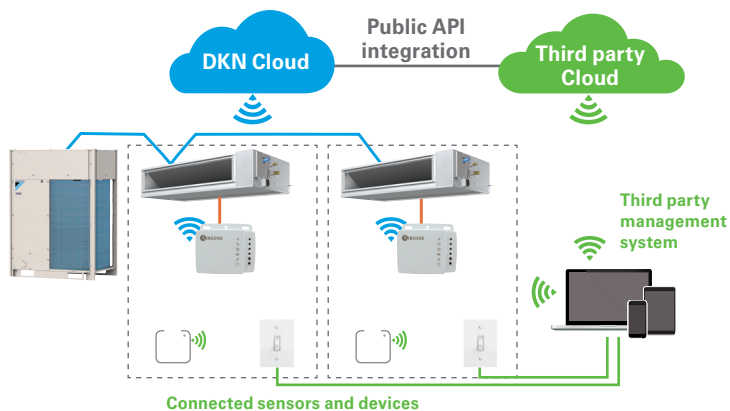

Connect Your Daikin System with the DKN Cloud Wi-Fi Adaptor for VRV (P1P2)

The DKN Cloud Wi-Fi Adaptor for VRV (P1P2) enables the remote control of your Daikin indoor units through an iOS/Android App. With the app, the DKN Cloud Wi-Fi Adaptor provides remote control and monitoring of P1P2 indoor units' ON/OFF, mode, set-point, fan speed, louver position, room temperature, and error alert status from an iOS/Android smartphone. Voice control is also possible through *Google Assistant* and *Amazon Alexa*.

System Overview

The adaptor can be connected to the indoor unit as a standalone controller. It can also be connected to the indoor units as a main or sub remote controller if used with a wired remote controller. When connected to a Daikin indoor unit, the adaptor can monitor and control up to 16 indoor units together on the same P1P2 communication bus.

Leveled user authority options: Basic/Advanced

7 Days Schedule

Integration

This adaptor enables the control and monitoring of the indoor unit for third party management systems such as a home automation system or hotel automation system. With this adaptor, the energy management system can integrate with Daikin system through either Modbus® RS-485 or public API.

Integration through Cloud API

Integration through Modbus

Compatibility

The adaptor is compatible with all Daikin indoor unit models that communicate with the P1P2 protocol. It is also backward compatible with previous P1P2 indoor unit models.