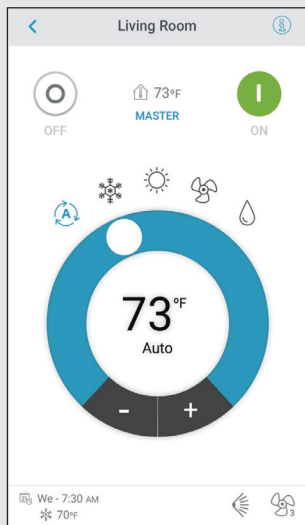

Connect Your Daikin System with the DKN Cloud Wi-Fi Adaptor for VRV (P1P2)

The DKN Cloud Wi-Fi Adaptor for VRV (P1P2) enables the remote control of your Daikin indoor units through an iOS/Android App. With the app, the DKN Cloud Wi-Fi Adaptor provides remote control and monitoring of P1P2 indoor units' ON/OFF, mode, set-point, fan speed, louver position, room temperature, and error alert status from an iOS/Android smartphone. Voice control is also possible through *Google Assistant* and *Amazon Alexa*.

System Overview

The adaptor can be connected to the indoor unit as a standalone controller. It can also be connected to the indoor units as a main or sub remote controller if used with a wired remote controller. When connected to a Daikin indoor unit, the adaptor can monitor and control up to 16 indoor units together on the same P1P2 communication bus.

App Features

Indoor unit control and monitoring. Unlimited indoor units can be added to one account. Control indoor units as a group.

Control and monitor indoor unit's ON/OFF, mode, set-point, fan speed, louver position, room temperature, and error status.