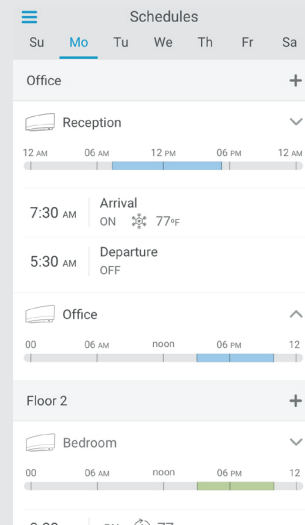

7 Days Schedule

Integration

This adaptor enables the control and monitoring of the indoor unit for third party management systems such as a home automation system or hotel automation system. With this adaptor, the energy management system can integrate with Daikin system through either Modbus® RS-485 or public API.