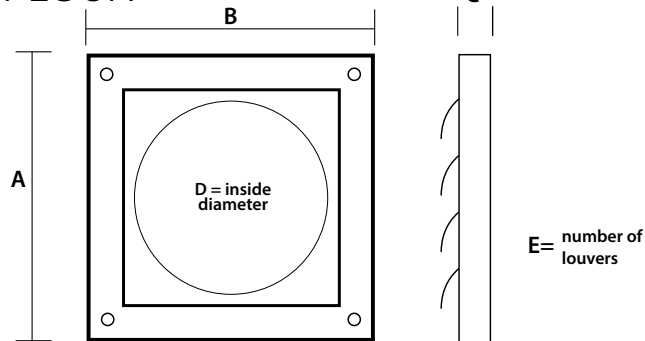

3" OR 4" HOOD WITH FOUR LOUVERS

FLUSH

Diameter	A	B	C	D	E
3"	5.5	5.6	.625	3	4
4"	5.5	5.6	.625	4	4
5"	7.0	7.3	.625	5	2
6"	8.2	8.2	.625	6	3
7"	8.8	8.6	.625	7	3
8"	10.0	9.7	.625	8	3

SNAP RING

Diameter	A	B	C	D	E	F
3"	5.5	5.5	.625	3	4	3.25
4"	5.5	5.5	.625	4	4	4.25
5"	7.0	7.3	.625	5	2	5.25
6"	8.2	8.2	.625	6	3	6.25
7"	8.8	8.6	.625	7	3	7.25
8"	10.0	9.7	.625	8	3	8.25