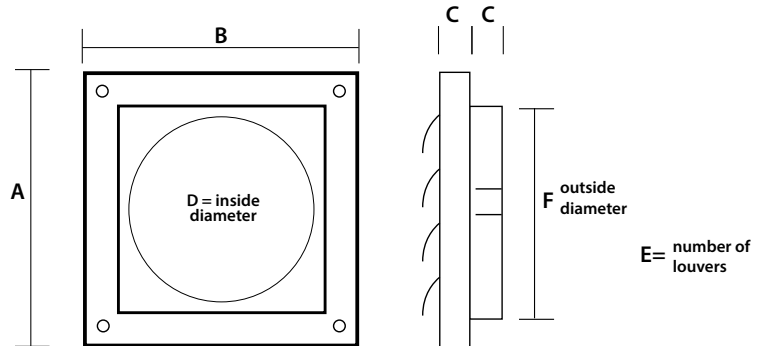

3" OR 4" HOOD WITH FOUR LOUVERS

FLUSH

Diameter	A	B	C	D	E
3"	5.5	5.6	.625	3	4
4"	5.5	5.6	.625	4	4
5"	7.0	7.3	.625	5	2
6"	8.2	8.2	.625	6	3
7"	8.8	8.6	.625	7	3
8"	10.0	9.7	.625	8	3

SNAP RING

Diameter	A	B	C	D	E	F
3"	5.5	5.5	.625	3	4	3.25
4"	5.5	5.5	.625	4	4	4.25
5"	7.0	7.3	.625	5	2	5.25
6"	8.2	8.2	.625	6	3	6.25
7"	8.8	8.6	.625	7	3	7.25
8"	10.0	9.7	.625	8	3	8.25