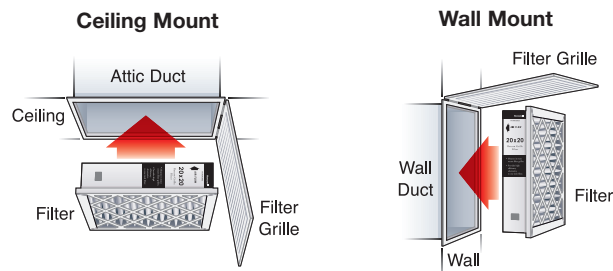

High-Performance Return Grille Filters

Honeywell

When installed into your home's ceiling or wall return grille(s), Honeywell's High-Performance Return Grille Filters provide air filtration equivalent to typical four-inch media filters in a one-inch return grille space. The Return Grille Filter is up to 10 times more effective* than standard one-inch filters at trapping and filtering dust, as well as reducing pollen, mold spores, bacteria and other allergens passing through your HVAC system. This ensures that cleaner air is distributed throughout your home. Additionally, Return Grille Filters from Honeywell last up to three times longer than standard one-inch filters, which mean less maintenance for improved indoor air quality.

Perfect Fit – Fits most one-inch ceiling or wall mount return grilles with 18 sizes to choose from.

Increases Efficiency – Filtered air puts less strain on your heating and cooling equipment, allowing it to run more efficiently.

TYPICAL HOUSEHOLD PARTICLES

FC40R air filters capture 15 times more 0.3-micron particles than typical one-inch fiberglass filters.

	PRODUCT DESCRIPTION	MERV RATING*
BEST	TrueCLEAN Air Cleaners	15
BETTER	F300 Electronic Air Cleaners	12-14**
BETTER	F200 Media Air Cleaners	13
GOOD	F100 Media Air Cleaners	11
GOOD	FC40R Return Grille Air Filters	10
	Standard One-Inch Furnace Filters	1-4

*Based on independent lab testing

**Equivalent rating based on initial efficiency. EACs do not qualify for a true MERV rating.

INSTALLATION

GENERAL SPECIFICATIONS

Return air filters fit most common brands of return grilles. Air filters are available in 5-pack cartons.