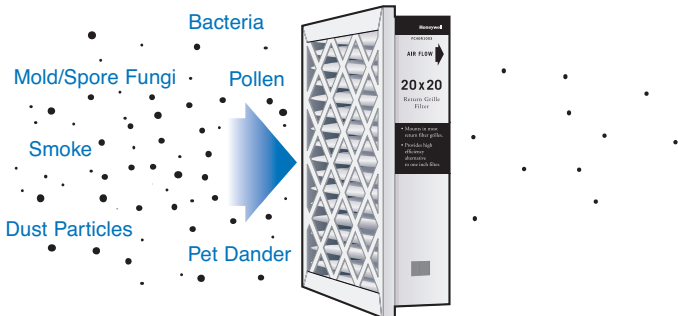

PRODUCT DESCRIPTION	MERV RATING*
BEST	TrueCLEAN Air Cleaners	15
BETTER	F300 Electronic Air Cleaners	12-14**
BETTER	F200 Media Air Cleaners	13
GOOD	F100 Media Air Cleaners	11
GOOD	FC40R Return Grille Air Filters	10
	Standard One-Inch Furnace Filters	1-4

*Based on independent lab testing

**Equivalent rating based on initial efficiency. EACs do not qualify for a true MERV rating.